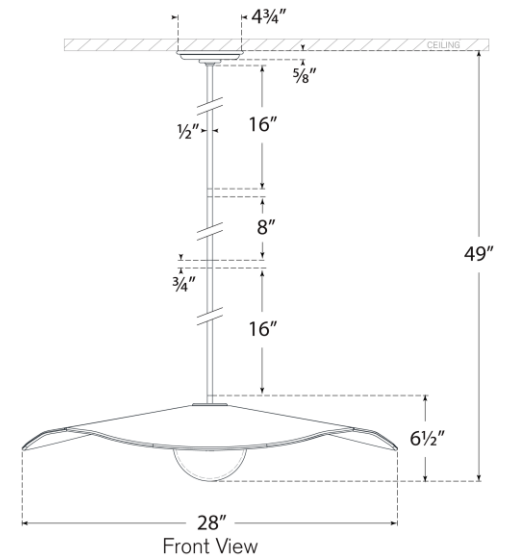

TEAR SHEET

Mahalo 28" Pendant

Item # WS 5040BZ-WHT

Designer: Windsor Smith

O/A Height: 49"

Fixture Height: 6.5"

Min. Custom Height: 15.5"

Width: 28"

Canopy: 4.75" Round

Finishes: BZ, HAB, PN

Glass Options: WG

Lightsource: Dedicated LED

Wattage: 6w (700lm)

Note: UL Only | Custom Height Available

22.5° Max

Bottom View

Front View