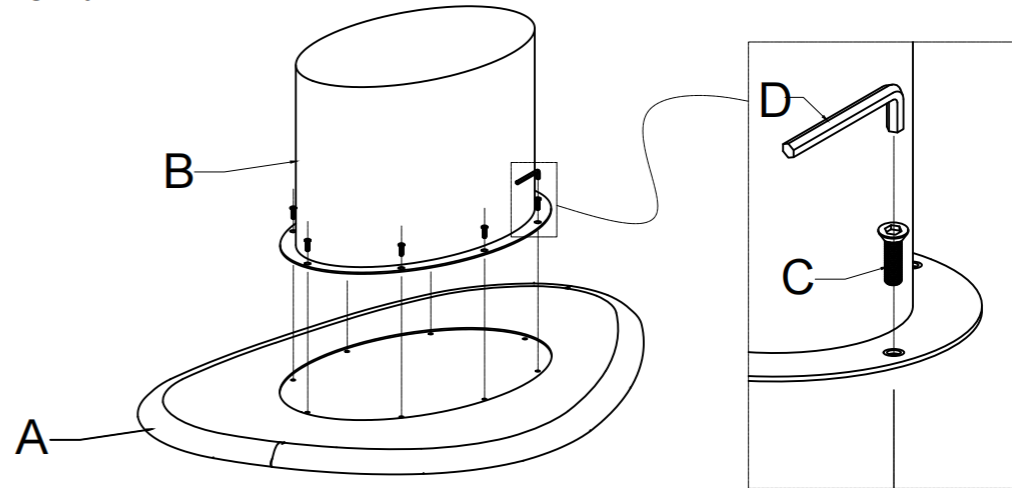

MOE'S

home collection

ASSEMBLY INSTRUCTIONS. EDEN COFFEE TABLE BLACK LACQUER

EW-1017-02-0

THANK YOU FOR YOUR PURCHASE!

PARTS AND HARDWARE.

| NO. | DESCRIPTION | IMAGE | Q'TY |
|-----|--------------------|---|------|
| A | Table top |  | 1 |
| B | Base |  | 1 |
| C | Bolts (M6*15mm) |  | 8 |
| D | Allen key |  | 1 |

NOTES.

Thank you for purchasing this quality product!
Be sure to check all packing material carefully for small part that may have come loose inside the carton during shipping.

Caution: The item is heavy, assembly should be performed by two people.

STEP 1.

Assembling Legs with bolts (C), and Allen key (D) tightly.

STEP 2.

Assembly finished.