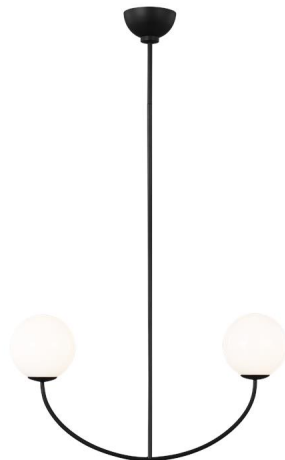

## AEC1042MBK: Two Light Linear Chandelier

**Collection:** Galassia

Featured in the decorative Galassia collection

2 60 watt torpedo light bulbs

Milk white glass

A great choice for your do-it-yourself project

### Dimensions:

**Length:** 7"  
**Width:** 30"  
**Height:** 15 7/8"  
**Weight:** 6.8 lbs.

**Overall Height:** 81"

**Wire:** 180" (color/Black)

**Mounting Proc.:** Screw Collar - Stem

**Connection:** Mounted To Box

### Features:

- This product may be mounted on a sloped ceiling
- This fixture features mouth-blown glass and slight variations are an inherent part of the handcrafting process.
- Easily converts to LED with optional replacement lamps
- Meets Title 24 energy efficiency standards
- Title 24 compliant if used with Joint Appendix (JA8) approved light bulbs listed in the California Energy Commission Appliance database.

### Shade / Glass / Diffuser Details:

Part	Material	Finish	Quantity	Item Number	Length	Width	Height	Diameter	Fitter Diameter	Shade Top Length	Shade Top Width	Shade Top Diameter
Shade	Glass	Milk White	2				6 3/4	7				