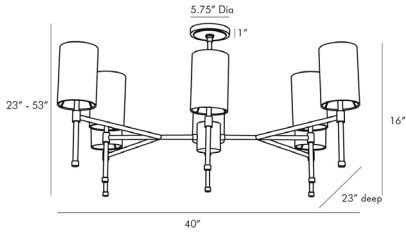

## REMINGTON CHANDELIER

89125  
 H: 23 IN, W: 40 IN, D: 23 IN  
 Heritage Brass, White Linen  
 Contract Suitable As Is

Elegant and classic in form, updated and modern in style, this grand chandelier is the best of both worlds. Eight lights are fixed in three rows, topped with white linen shades that help create lighting that is warm and inviting. The frame is built from steel and has a heritage brass finish with antique brass accents, adding polish and class. When viewed from below, the structure forms an appealing grid. Additional pipe available (PIPE-172). Damp-rated, although limited covered outdoor areas may affect finish.

### DIMENSIONS

Chandelier H: 16 IN, W: 40 IN, D: 23 IN  
 Minimum Hanging Height 23 IN  
 Maximum Hanging Height 53 IN  
 Canopy H: 1.5 IN, Dia: 5.75 IN