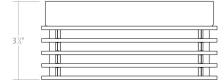

Project:

Marue LED Surface Mount Spec Sheet

SKU: 7420.98 Learn more at:
<https://sonnemanlight.com/marue-led-surface-mount>

Description: Simplicity flows from the rhythm of rings of diffused light along its height. These surface-mounted fixtures have a crisp refined presence with a modern edge.

Type #:

Dimensions

Height:	3.5"
Diameter:	7.75"
Canopy/Backplate/Base:	7.25"
Shape:	Round
Size:	7"

Electrical Specs

Bulb(s) Included?:	Yes
Bulb 1 Type:	Integral LED
Bulb Quantity:	1
Input Voltage:	100-277VAC
Wattage:	19
Initial Lumens:	1900
Delivered Lumens:	1330
Color Temperature:	3000K
CRI:	90
Power Supply Type:	Driver
Power Supply Quantity:	1
Power Supply Location:	Canopy
Dimming Type:	TRIAC/ELV/ 0-10V
Bulb Max Wattage:	19

Installation

Installation:

Licensed electrician required

Shipping

Carton 1 L x W x H:	12" X 12" X 8"
Carton 1 Gross Weight:	6 LBS
Fixture Weight:	4

Shade

Shade 1 Material:	Optical Acrylic
-------------------	-----------------