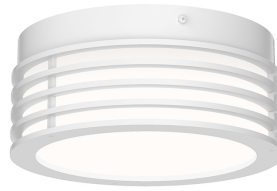

Project:

Marue LED Surface Mount Spec Sheet

SKU: 7420.98 Learn more at:
<https://sonnemanlight.com/marue-led-surface-mount>

Description: Simplicity flows from the rhythm of rings of diffused light along its height. These surface-mounted fixtures have a crisp refined presence with a modern edge.

Type #:

Dimensions

Height:	3.5"
Diameter:	7.75"
Canopy/Backplate/Base:	7.25"
Shape:	Round
Size:	7"

Electrical Specs

Bulb(s) Included?:	Yes
Bulb 1 Type:	Integral LED
Bulb Quantity:	1
Input Voltage:	100-277VAC
Wattage:	19
Initial Lumens:	1900
Delivered Lumens:	1330
Color Temperature:	3000K
CRI:	90
Power Supply Type:	Driver
Power Supply Quantity:	1
Power Supply Location:	Canopy
Dimming Type:	TRIAC/ELV/ 0-10V
Bulb Max Wattage:	19

Available Finishes

Available Finishes: Textured Bronze (.72), Textured Gray (.74), Textured White (.98)

General Listings

Features:	Damp Rated
Certification:	C-ETL-US
Color/Finish:	Textured White (.98)
Dark Sky Friendly:	N