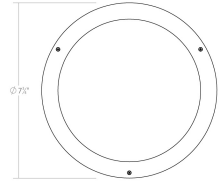

Project:

Marue LED Surface Mount Spec Sheet

SKU: 7420.98 Learn more at:
<https://sonnemanlight.com/marue-led-surface-mount>

Description: Simplicity flows from the rhythm of rings of diffused light along its height. These surface-mounted fixtures have a crisp refined presence with a modern edge.

Type #:

Dimensions

Height:	3.5"
Diameter:	7.75"
Canopy/Backplate/Base:	7.25"
Shape:	Round
Size:	7"

Electrical Specs

Bulb(s) Included?:	Yes
Bulb 1 Type:	Integral LED
Bulb Quantity:	1
Input Voltage:	100-277VAC
Wattage:	19
Initial Lumens:	1900
Delivered Lumens:	1330
Color Temperature:	3000K
CRI:	90
Power Supply Type:	Driver
Power Supply Quantity:	1
Power Supply Location:	Canopy
Dimming Type:	TRIAC/ELV/ 0-10V
Bulb Max Wattage:	19

Installation

Installation:

Licensed electrician required

Shipping

Carton 1 L x W x H:	12" X 12" X 8"
Carton 1 Gross Weight:	6 LBS
Fixture Weight:	4

Shade

Shade 1 Material:	Optical Acrylic
-------------------	-----------------