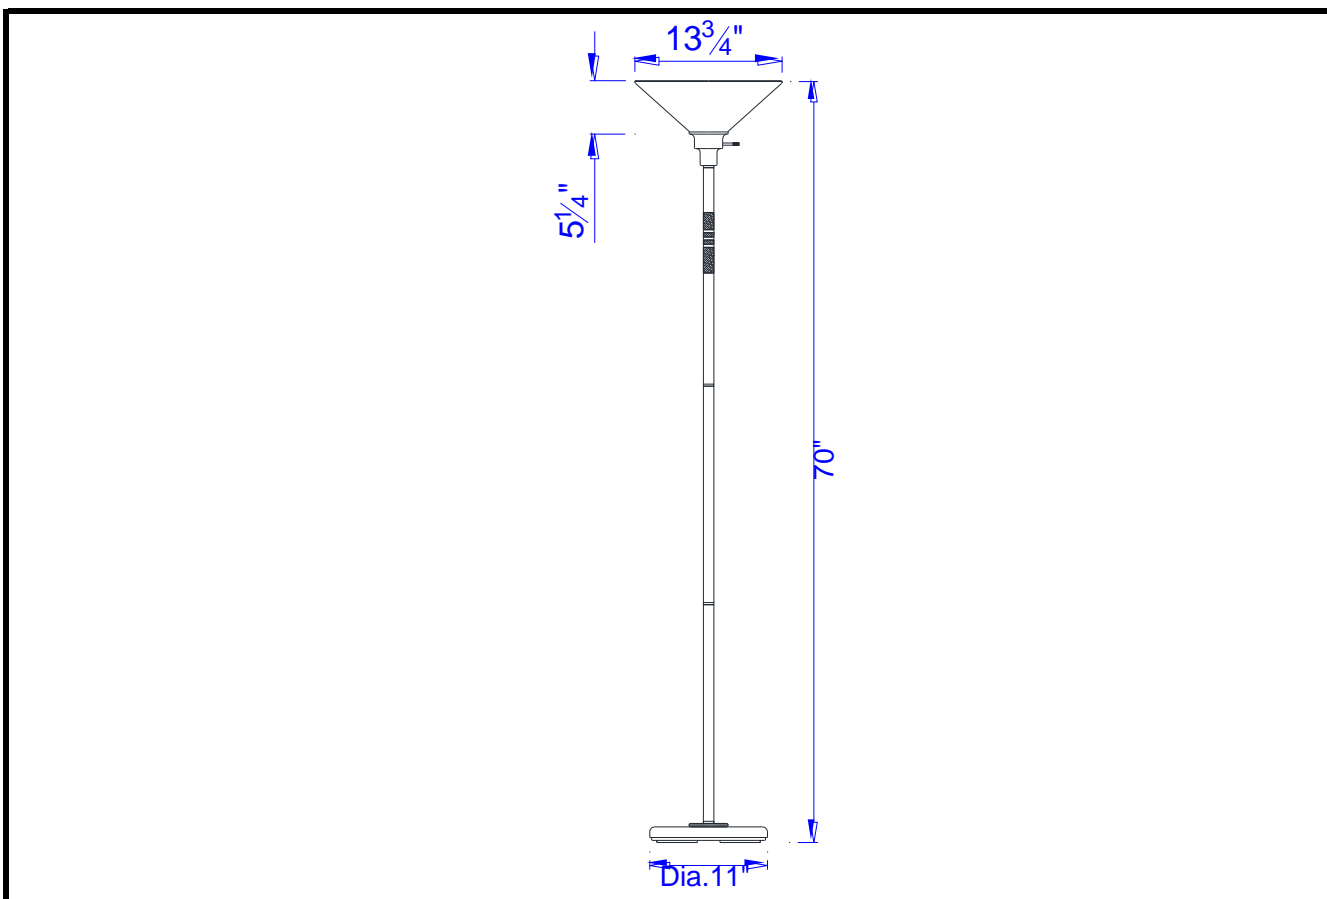

Model No: BO-234TR
Description: SOHO Metal Torchiere with Glass Shade
Material: Metal
Finish : RU (Rust)
Height: 70"
Base Width: Dia.11"
Wattage : 150W
Socket : Medium Base (E27)
Switch: 3-way
Bulb: Incandescent, CFL
Wire Length: 6'
Wire Color: Brown
Shade No:
Material: Glass
Shade size: Dia.13 3/4"xH5 1/4"