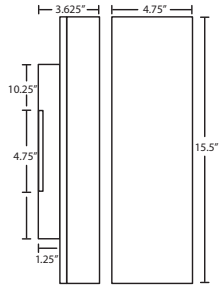

LED: 7W LED Replaceable source, 120V, non-dimmable, included.

DIFFUSER

Diffuser shall be handcrafted glass of Opal Matte decor.

Darci 16: 4.75"W x 15.5"H x 3.625" D

Darci 21: 4.75"W x 21.25"H x 3.625" D

CONSTRUCTION

For ordering information, see next page

All dimensions provided are nominal.
Allowance must be made for dimensional tolerance in handcrafted glasses.

REV 10/14

DARCI 16 / 21

SCONCES WALL

ORDERING:

Darci 16: #2725