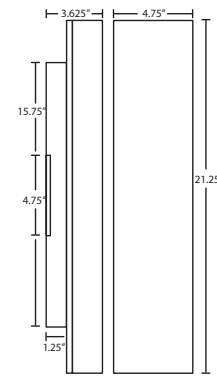

Darci 21: #2726

FIXTURE/DECOR	LAMP OPTIONS	METAL FINISH	OPTIONS
272507 Opal Matte	(blank) 2x 60W A15 Incan HAL 2x 40W G9 Hal H1 1x 26W Quad 120V Q1 1x 26W Quad 277V GU24* 1x 13W GU24 120V LED 1x 7W LED 120V, non-dimmable	BR Bronze PN Polished Nickel SN Satin Nickel	LW Low Wattage labeling

*Note the lamp must be Quad style to fit diffuser.

FIXTURE/DECOR	LAMP OPTIONS	METAL FINISH	OPTIONS
272607 Opal Matte	(blank) 3x 60W A15 Incan HAL 3x 40W G9 Hal H1 1x 26W Quad 120V Q1 1x 26W Quad 277V GU24* 2x 13W GU24 120V LED 2x 7W LED 120V, non-dimmable	BR Bronze PN Polished Nickel SN Satin Nickel	LW Low Wattage labeling

*Note the lamp must be Quad style to fit diffuser.

Ex. 272507-SN
Darci 16 Wall Sconce w/ Opal Matte Glass,
Satin Nickel Finish

Project Information:

LED SCONCES:

- Total power of only 7 watts
- Non-dimmable
- Rated life: 30,000 hours
- 700 lumens
- CCT: 3000° Kelvin
- CRI: 80+