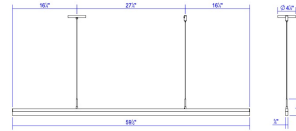

Project:

Stiletto LED Pendant Spec Sheet

SKU: 2348.16 Learn more at:
<https://sonnemanlight.com/stiletto-led-pendant>

Description: **Stiletto's ultra-sophisticated and extraordinarily precise solid acrylic is thrust through a minimally present aluminum channel, radiating perfectly even LED illumination from within.** Also available as a [Dimmable LED Sconce/Bath Bar](#) and [Stiletto Lungo LED Wall Bar](#).

Type #:

Dimensions

Height:	1.75"
Width:	59.5"
Length:	0.75"
Canopy/Backplate/Base:	4.5"
Hanging Details:	6' Adjustable Cord
Size:	60"
Canopy/Backplate/Base Height:	0.5"

Electrical Specs

Bulb(s) Included?:	Yes
Bulb 1 Type:	Integral LED
Bulb Quantity:	1
Input Voltage:	120VAC
Wattage:	20
Initial Lumens:	1680
Delivered Lumens:	1340
Color Temperature:	3000K
CRI:	90
Power Supply Type:	Driver
Power Supply Quantity:	1
Power Supply Location:	Outlet Box
Dimming Type:	TRIAC/ELV
Bulb Max Wattage:	20

Installation

Installation:	Licensed electrician required
Sloped Ceiling Compatible?:	Adapter Available
Minimum Hanging Height:	6"
Maximum Hanging Height:	78"

Shipping

Carton 1 L x W x H:	64" X 5" X 8"
Carton 1 Gross Weight:	8 LBS
Fixture Weight:	4.41