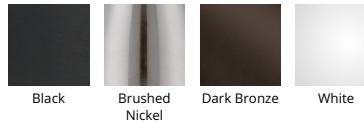

FINISHES

LINE DRAWING