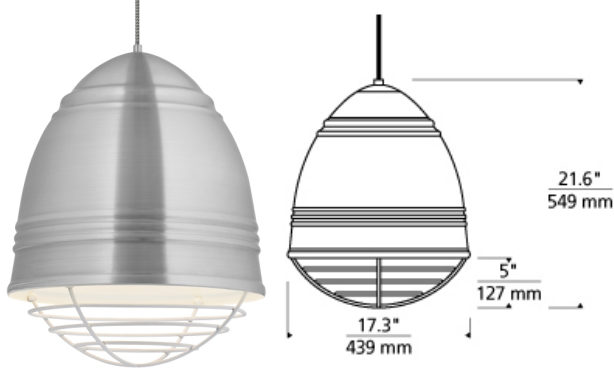

# Loft Grande Pendant

## DESCRIPTION

This stylized and elevated interpretation of industrial high bay lighting features rubberized paint on the ribbed spun-metal shade to provide a smooth, matte finish while a choice of metallic plated cage adds a custom look. Includes 6' of field-cuttable cloth cord. Brushed Aluminum includes black/white cloth cord. Rubberized Black includes black cloth cord. Rubberized White includes black/white cloth cord. Available with or without lamp. (3) E26 medium base sockets 75w max. LED includes (3) E26 base 10 watt 90 CRI 2700K LED A19 lamps. Incandescent version dimmable with a standard incandescent dimmer. LED version dimmable with an LED compatible dimmer. Consult lamp manufacturer for more information. 120v.