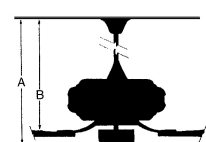

Image File Name: **F659-BCW.jpg**

MEASUREMENTS

Blade Finish:				Reversible Blades:	No
Blade Material:				Slope:	Yes
Plywood Construction				Hanging Weight:	23.15
Blade Sweep:	No. of Blades:	Blade Pitch:			
54"	5	14 degrees	Downrod 1 Outside Dia:	Downrod 2 Outside Dia:	
Downrod 1:	Downrod 1 Outside Dia:	Downrod 2:			
6	0.75				
Ceiling to Lowest Point: (Dim A)	Ceiling to Blade (Dim B)	Lead Wire:	Motor Size:		
14.0	11.75	80	172X16MM		