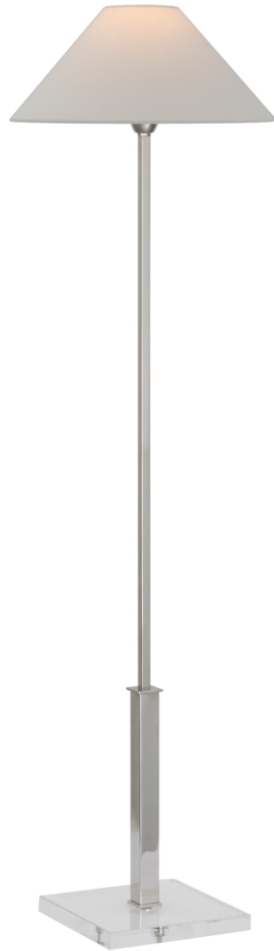

TEAR SHEET

Asher Floor Lamp

Item # SP 1510PN/CG-L

Designer: J. Randall Powers

Height: 46" - 55"

Width: 14"

Base: 8.5" Square

Finishes: BZ/CG, HAB/CG, PN/CG

Shade Treatments: L

Shade Details: 4" x 14" x 7.75"

Socket: E26 Keyless w/ Foot Switch

Wattage: 6.5 LED B11

Weight: 16 Pounds