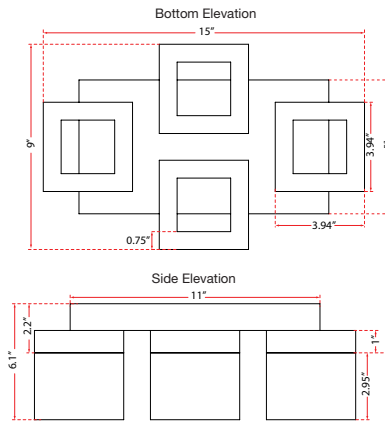

ABRA MODEL **30055FM-BZ**

4Lt Wall or Ceiling Fixture with Square Edge Lite Dimmable LED Acrylic Shades

FAMILY NAME **Cubic**

UPC **00858083007641**

FIXTURE MATERIAL				FIXTURE DIMENSIONS IN INCHES										
Frame Material	Finishes Available	Diffuser Type	Diffuser Finish	Diameter	Height	o.a.h	Width	Length	Ext	Weight	ADA	Location	Rating	Compliance
Metal	BZ- Bronze BN-Brushed Nickel	Acrylic	White		4	6.1	9	15	6.1	11		Ceiling Mount only	Damp Location	cETL
LAMPING										Compatible Dimmers		Junction Box Type		SUPPLIED
Lamp Type	Lamp qty	Wattage	Max Wattage	Base	Kelvin	CRI	Initial Lumen's	Delivered Lumen's	Voltage			Standard 4 x 4 Octagon Box		
LED	4	5.6w	22.4w	Solid State Module	3000k	90+	1904	1333 estimated	120v					
SPECIAL NOTES														