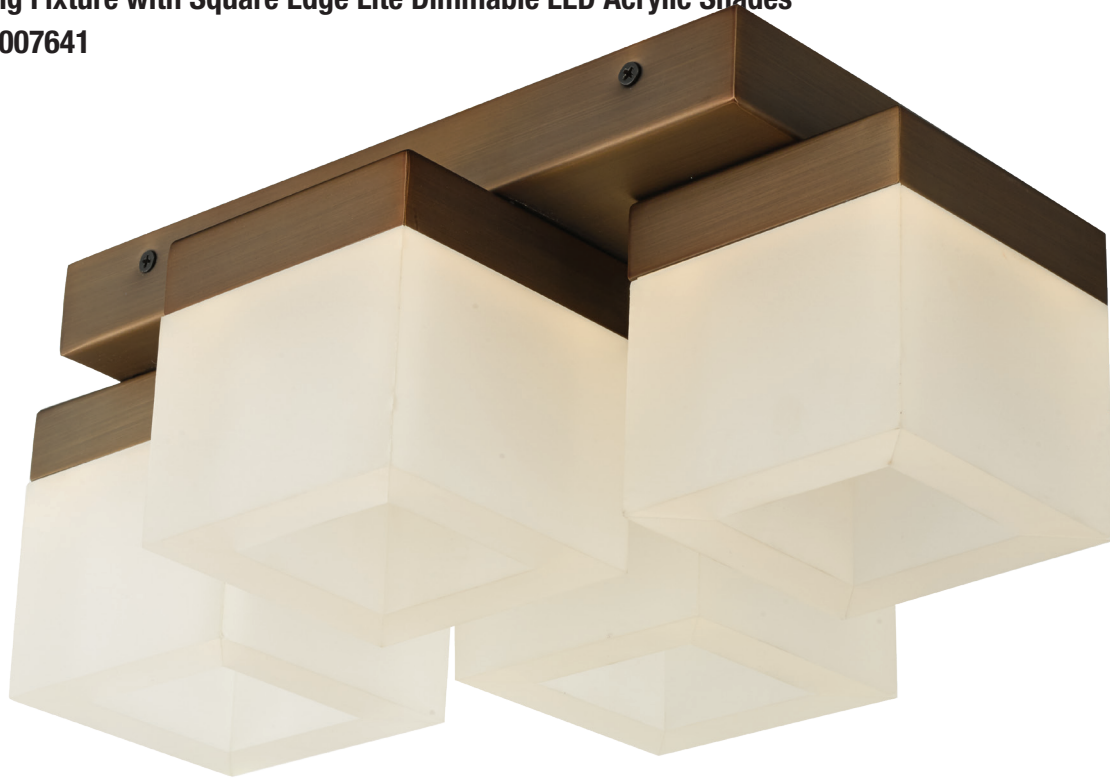

ABRA MODEL **30055FM-BZ**

4Lt Wall or Ceiling Fixture with Square Edge Lite Dimmable LED Acrylic Shades

FAMILY NAME **Cubic**

UPC **00858083007641**

FIXTURE MATERIAL				FIXTURE DIMENSIONS IN INCHES										
Frame Material	Finishes Available	Diffuser Type	Diffuser Finish	Diameter	Height	o.a.h	Width	Length	Ext	Weight	ADA	Location	Rating	Compliance
Metal	BZ- Bronze BN-Brushed Nickel	Acrylic	White		4	6.1	9	15	6.1	11		Ceiling Mount only	Damp Location	cETL
LAMPING										Compatible Dimmers		Junction Box Type		SUPPLIED
Lamp Type	Lamp qty	Wattage	Max Wattage	Base	Kelvin	CRI	Initial Lumen's	Delivered Lumen's	Voltage			Standard 4 x 4 Octagon Box		
LED	4	5.6w	22.4w	Solid State Module	3000k	90+	1904	1333 estimated	120v					
SPECIAL NOTES														