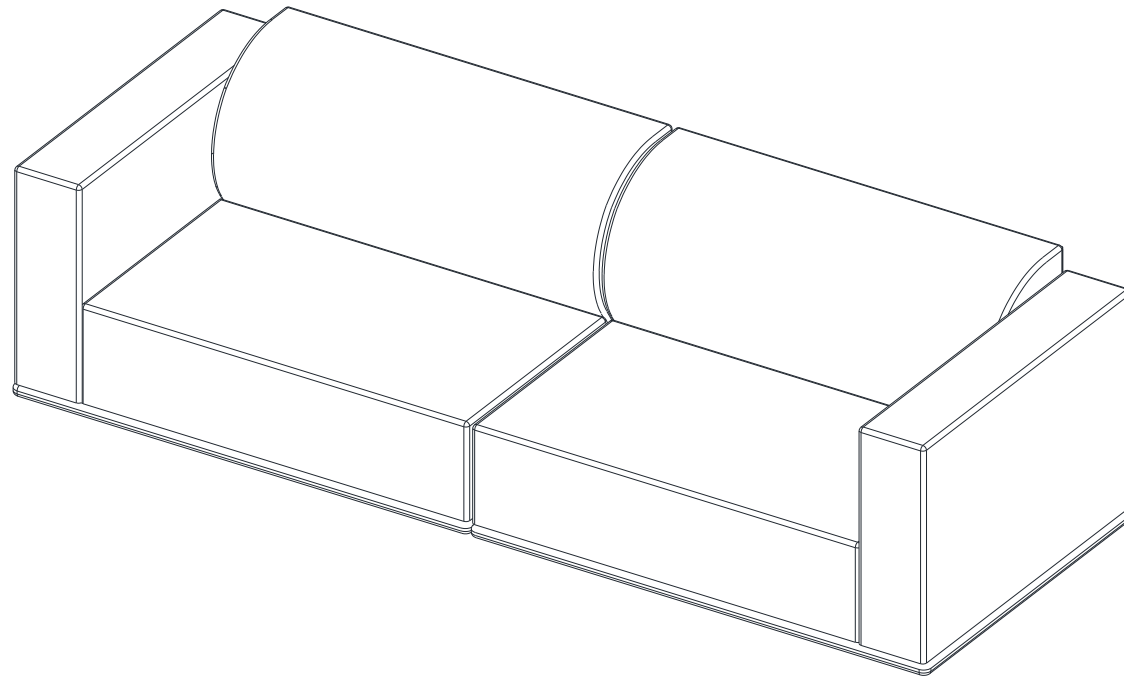

MOE'S

home collection

ASSEMBLY INSTRUCTIONS.

MALOU SOFA ANTHRACITE

YC - 1039 - 02

THANK YOU FOR YOUR PURCHASE!

PARTS AND HARDWARE.

1. Boston Sofa Left
Arm Modular x1

2. Boston Sofa Right
Arm Modular x1

STEP 1.

NOTES.

Thank you for purchasing this quality product! Be sure to check all packing material carefully for small part that may have come loose inside the carton during shipping.

CAUTION: The item is heavy, take care when lifting and use 2 people to maneuver safely.

PARTS AND HARDWARE.

1. Boston Sofa Left
Arm Modular x1

2. Boston Sofa Right
Arm Modular x1

STEP 2.

NOTES.

Thank you for purchasing this quality product! Be sure to check all packing material carefully for small part that may have come loose inside the carton during shipping.