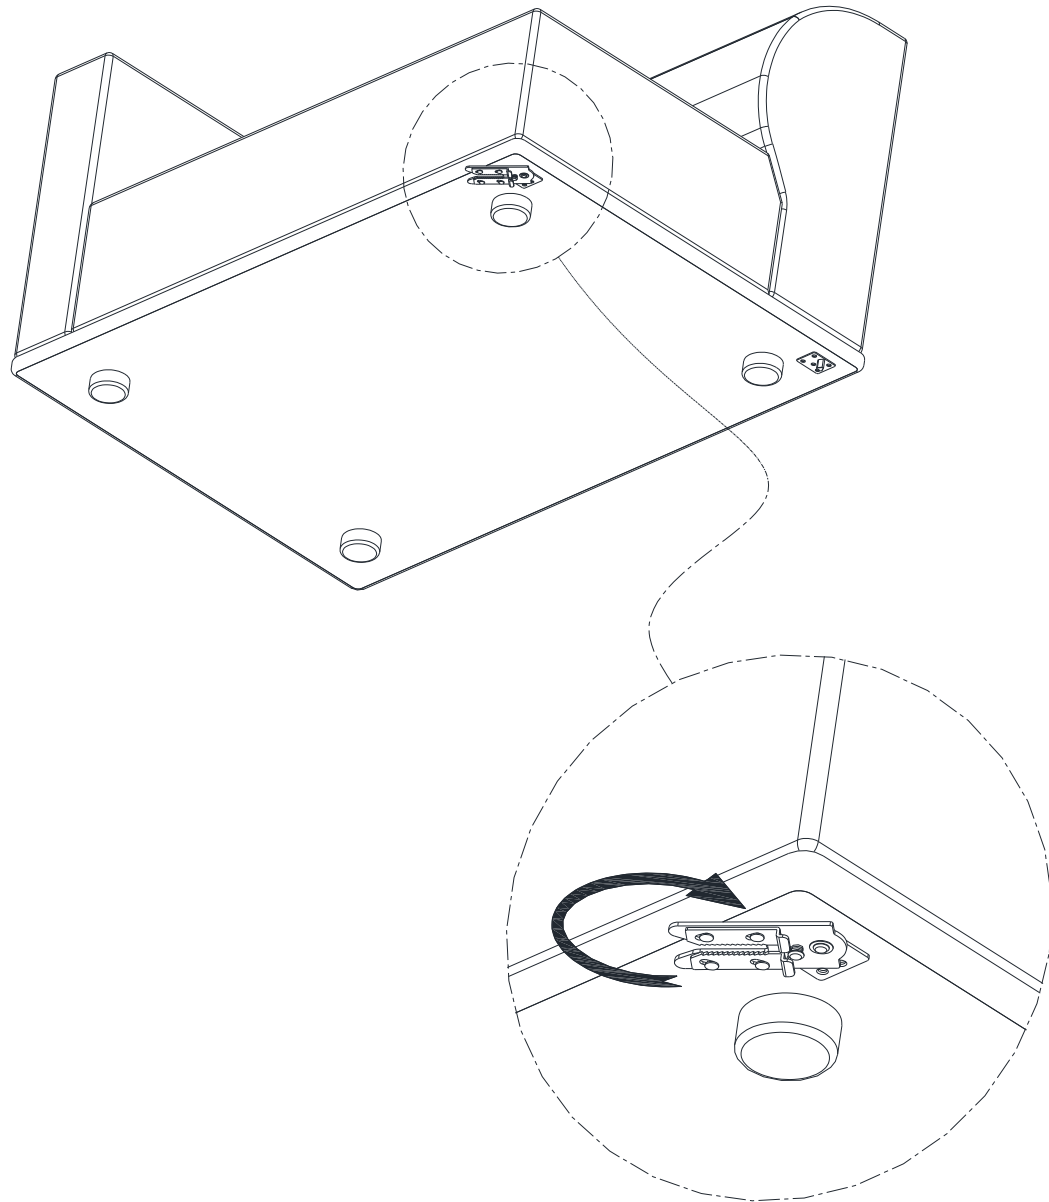

MOE'S

home collection

ASSEMBLY INSTRUCTIONS.

MALOU SOFA ANTHRACITE

YC - 1039 - 02

THANK YOU FOR YOUR PURCHASE!

PARTS AND HARDWARE.

1. Boston Sofa Left
Arm Modular x1

2. Boston Sofa Right
Arm Modular x1

STEP 1.

NOTES.

Thank you for purchasing this quality product! Be sure to check all packing material carefully for small part that may have come loose inside the carton during shipping.

CAUTION: The item is heavy, take care when lifting and use 2 people to maneuver safely.

PARTS AND HARDWARE.

1. Boston Sofa Left
Arm Modular x1

2. Boston Sofa Right
Arm Modular x1

STEP 2.

NOTES.

Thank you for purchasing this quality product! Be sure to check all packing material carefully for small part that may have come loose inside the carton during shipping.