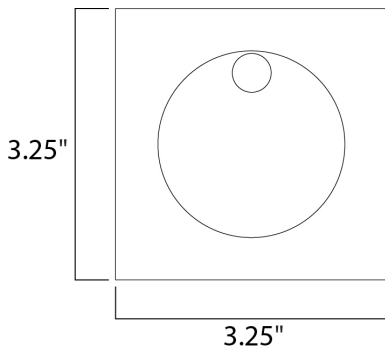

PRODUCT DESCRIPTION

MEASUREMENTS

DIMENSION : 3.25" W x 3.25" H x 1.5" Ext
 BACK PLATE : 3" HCO
 HANGING WEIGHT : 0.53 lb

LAMPING

INPUT VOLTAGE : 12V
 LUMENS : 180 Rated (70 Del.)
 BULB : 1 x 2W LED 12V PCB , 2W Total
 BULB INCLUDED : (Integrated)
 DIMMABLE : No
 CRI : 90+ CRI
 COLOR_TEMP : 3000K
 LIGHTING_DIRECTION : Down