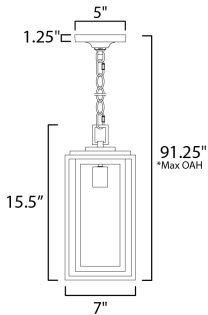

PRODUCT DESCRIPTION

A dual framed structure creates dimension on these outdoor lighting fixtures that is both contemporary and transitional. The construction consists of two frames of square tubing and squared components. The inner frame's Clear Seedy glass reduces glare from the light and appears dirt-free for longer periods. This is a comprehensive collection to brighten all areas of your outdoor space, available in various sized sconces as well as hanging and post configurations.

MEASUREMENTS

- DIMENSION : 7" L x 7" W x 15.5" H
- MAX OAH : 91.25" OAH
- CANOPY : 5" W x 1.25" H
- HANGING WEIGHT : 5.3 lb

LAMPING

- INPUT VOLTAGE : 120V
- BULB : 1 x 60W Incandescent E26 Medium , 60W Total
- BULB INCLUDED : (Not Included)
- DIMMABLE : Y