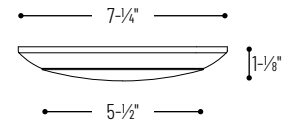

PRODUCT IMAGES AND DIMENSIONS

NLOPAC-56RECKIT-2
Retrofit Kit for 5" or 6" Recessed Housings