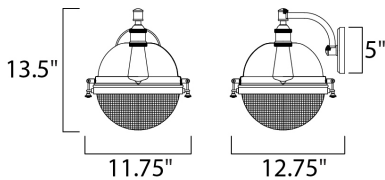

PRODUCT DESCRIPTION

This nautical design features a solid dome of aluminum finished in Oil Rubbed Bronze with solid brass hardware finished in Antique Brass. The Clear prismatic glass diffuser completes the authentic look of this outdoor collection.

MEASUREMENTS

- DIMENSION : 11.75" W x 13.5" H x 12.75" Ext
- BACK PLATE : 5" W x 5" H x 4.75" HCO
- HANGING WEIGHT : 7.04 lb

LAMPING

- INPUT VOLTAGE : 120V
- LUMENS : 0 Rated
- BULB : 1 x 60W Incandescent E26 Medium , 60W Total
- BULB INCLUDED : (Not Included)
- DIMMABLE : Yes
- LIGHTING_DIRECTION : Down