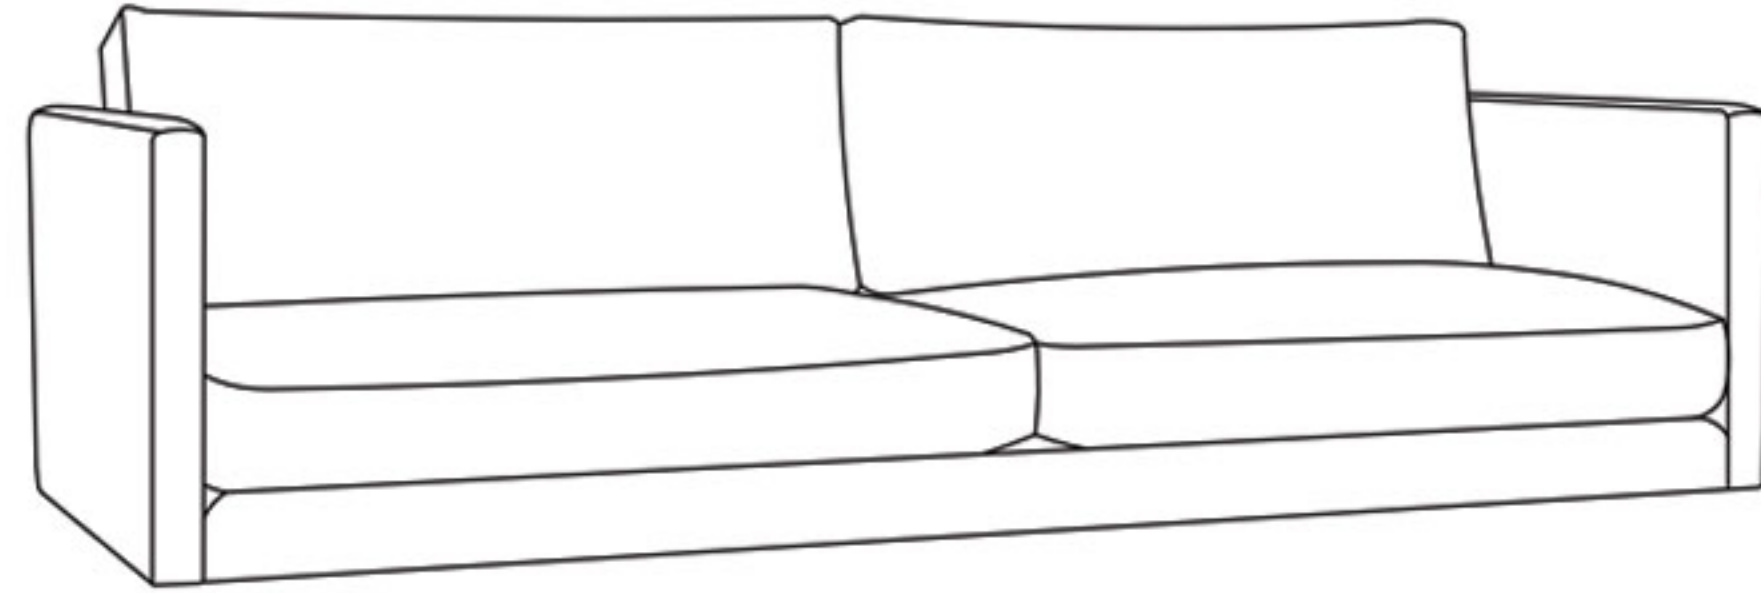

MOE'S

home collection

ASSEMBLY INSTRUCTIONS.

RAPHAEL SOFA

WB-1002-09

THANK YOU FOR YOUR PURCHASE!

PARTS AND HARDWARE.

1. SOFA x 1

2. STEEL LEG x 4

A. ALLEN KEY x 1

B. SOCKET HEAD SCREW x 16

NOTES.

Thank you for purchasing this quality product!
Be sure to check all packing material carefully
for small part that may have come loose
inside the carton during shipping.