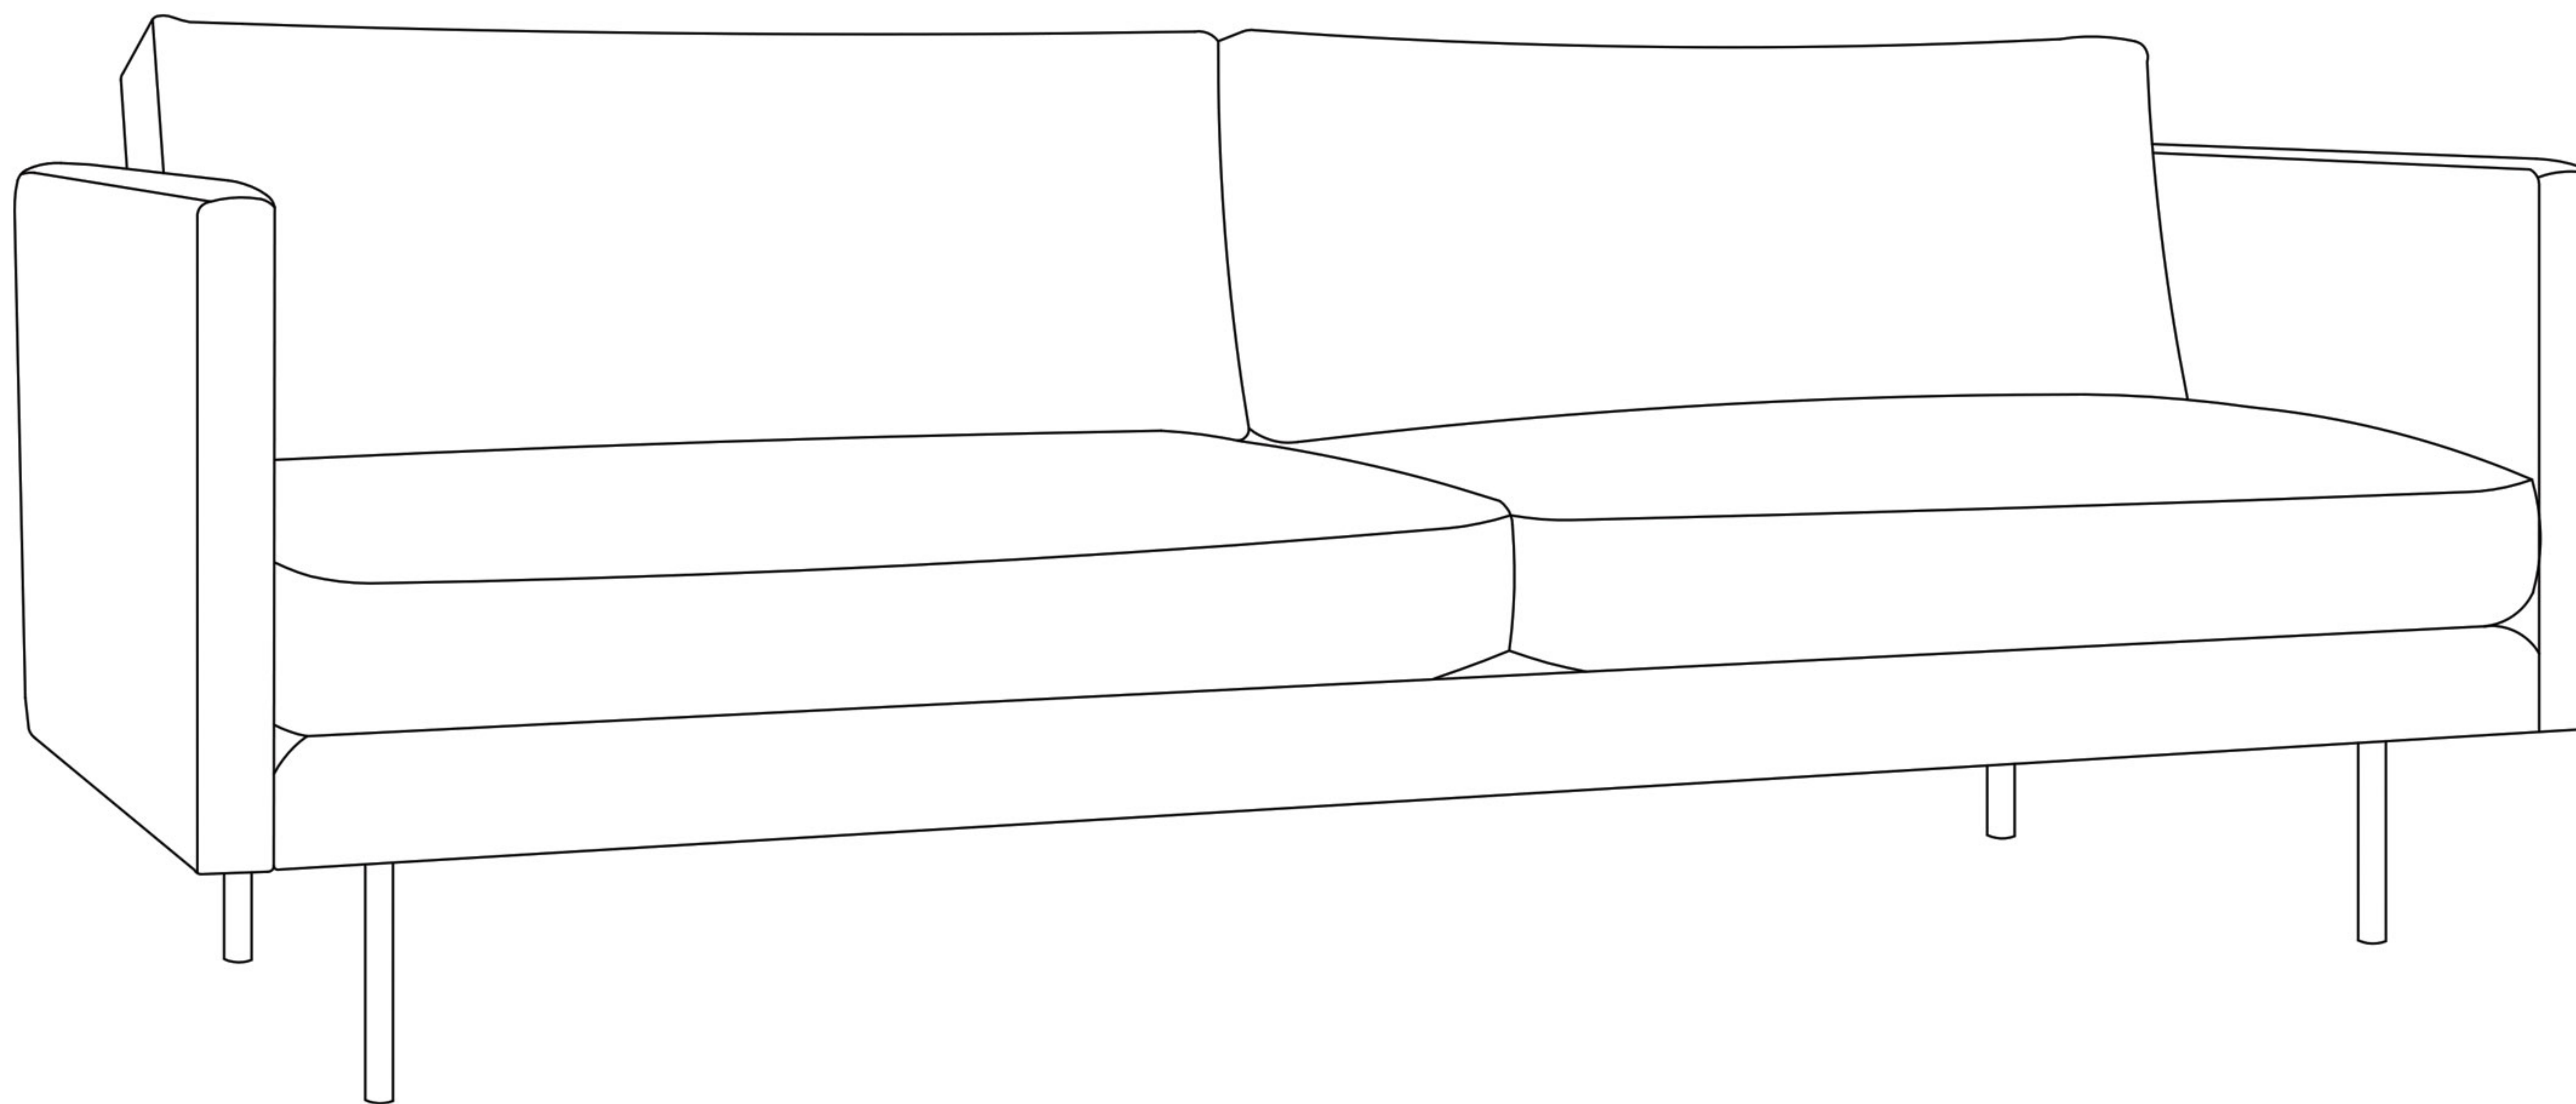

MOE'S

home collection

ASSEMBLY INSTRUCTIONS.

RAPHAEL SOFA

WB-1002-09

THANK YOU FOR YOUR PURCHASE!

PARTS AND HARDWARE.

1. SOFA x 1

2. STEEL LEG x 4

A. ALLEN KEY x 1

B. SOCKET HEAD SCREW x 16

NOTES.

Thank you for purchasing this quality product!
Be sure to check all packing material carefully
for small part that may have come loose
inside the carton during shipping.

CAUTION: The item is heavy, assembly
should be performed by two people.

STEP 1.