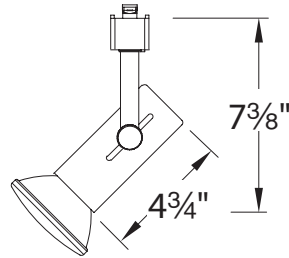

Model: 188

120V Track Line Voltage Luminaire

WAC LIGHTING

Responsible Lighting®

Fixture Type:

Catalog Number:

Project: _____

Location: _____

PRODUCT DESCRIPTION

Line voltage luminaire offered in black, brushed nickel or white finishes and can be used with various lamp options.

FEATURES

- Metal construction
- Lockable vertical aiming
- 350° horizontal rotation and 90° vertical aiming. The side aiming knob allows for adjustment of the socket depth as well as vertical aiming.
- Available barn door accessory for glare control
- Accepts 1 lens with the use of a lens clip
- 5 year WAC product warranty

SPECIFICATIONS

Construction: Formed metal track head with die-cast locking knob for aiming and polycarbonate track adapter. Medium base 250V porcelain socket with nickel-plated copper screw shell.

Finish: Available in Black (BK), Brushed Nickel (BN) and White (WT).