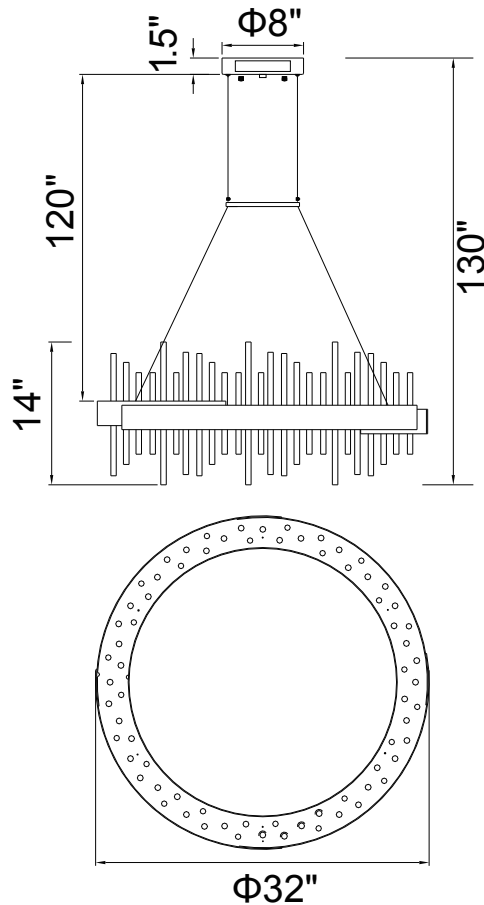

PROJECT: _____

FIXTURE TYPE: _____

LOCATION: _____

CONTACT/PHONE: _____

Item	1245P32-602
Collection	
Finish	Satain Gold
Acrylic	-----
Glass	Clear
Input	120V AC,60HZ,AC

Shade	-----
Length/Dia.	32"
Width/Ext.	32"
Height	14"
Maximum	130
Lumens	2600

Light Source	LED
Bulb Info.	50W
Included	-----
Dimmable	Yes
Color	3000K
Weight	