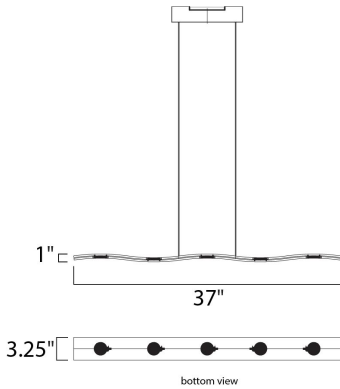

**PRODUCT DESCRIPTION**

Dual pieces of Matte White aluminum gently wave in tandem to create a unique contemporary form. With powerful COB LEDs mounted on top and bottom, you receive ample down light and an indirect up light that creates a dramatic effect in the room.

**MEASUREMENTS**

DIMENSION : 37" L x 4.75" W x 1" H  
 MAX OAH : 121" OAH  
 CANOPY : 4.75" W x 2.25" H x 9.75" L  
 HANGING WEIGHT : 4.9 lb

**LAMPING**

INPUT VOLTAGE : 120V  
 LUMENS : 1,750 Rated  
 BULB : 1 x 25W LED PCB Integrated , 25W Total  
 BULB INCLUDED : (Integrated)  
 DIMMABLE : Triac CL  
 CRI : 80+ CRI  
 COLOR\_TEMP : 3000K