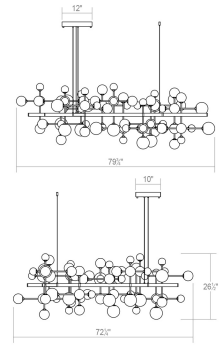

# Nebula Square Pendant Spec Sheet

SKU: 2068.13 Learn more at:  
<https://sonnemanlight.com/nebula-square-pendant>

Description: Intersecting stems form clusters of illuminated glass spheres in a dance-like rhythm. Mounted in precisely poised positions along rectangular beams in linear and rectilinear configurations of expansive scale, these Nebula constructions form illuminating sculptures of joyous activity in dramatic scale and proportion. Also available as a [Bar Pendant](#) and [Zig-Zag Pendant](#).

## Dimensions

Height:	26.5"
Width:	79.75"
Length:	72.25"
Hanging Details:	6' Adjustable Cord/Cable
Size:	Large

## Installation

Installation:	Licensed electrician required
Sloped Ceiling Compatible?:	Not Compatible
Minimum Hanging Height:	26.5"
Maximum Hanging Height:	85"

## Shipping

Carton 1 L x W x H:	79" X 19" X 21"
Carton 2 L x W x H:	32" X 20" X 13"
Carton 3 L x W x H:	32" X 20" X 13"