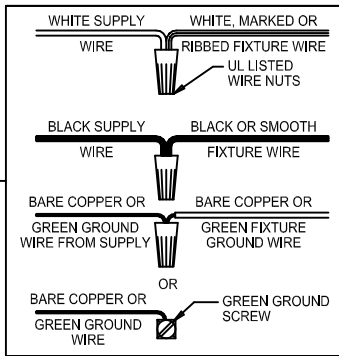

CAUTION: Read instructions carefully and turn electricity off at main circuit breaker panel before beginning installation.

500138

*****

WARNING - If any Special Control Devices are used with this Fixture, Follow the Instructions Carefully to assure full compliance with N.E.C. requirements. If there are any questions, contact a Qualified Electrical Contractor.

WARNING - This product contains chemicals known to the State of California to cause cancer, birth defects and /or other reproductive harm. Thoroughly wash hands after installing, handling, cleaning, or otherwise touching this product.

*****

ASSEMBLY STEPS:

PASOS PARA ENSAMBLAR:

MODE D'ASSEMBLAGE:

1. D,E → A
2. K → D
3. B,A → C
4. F → Q,P,N
5. Q → Z
6. N → P
7. M → L,N
8. F → M,L,H
9. F → G
10. H,J → D
11. U → R
12. V → T,W,X
13. Y → X,S

Attach (P), (Q) to achieve overall desired length.
Joignez (P), (Q) pour obtenir la longueur voulue.
Una (P), (Q) para lograr la longitud deseada.

**B, C, G & U
(NOT FURNISHED)
(NON FOURNIE)
(NO INCLUIDA)**