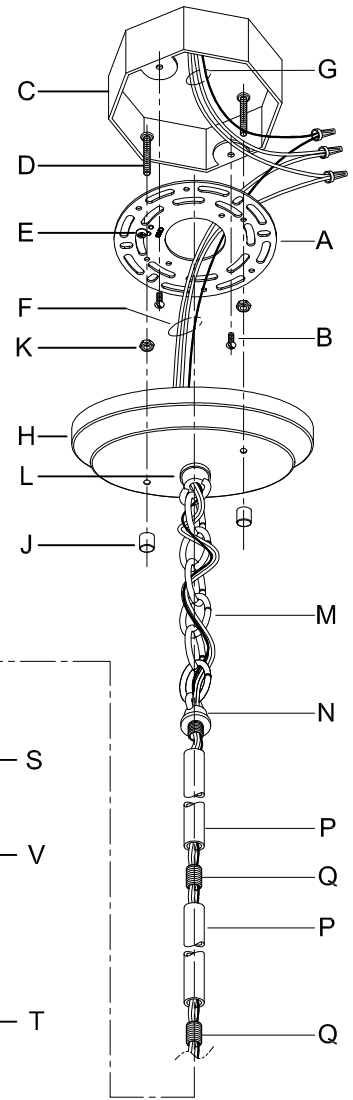

CAUTION: Read instructions carefully and turn electricity off at main circuit breaker panel before beginning installation.

500138

WARNING - If any Special Control Devices are used with this Fixture, Follow the Instructions Carefully to assure full compliance with N.E.C. requirements. If there are any questions, contact a Qualified Electrical Contractor.

ASSEMBLY STEPS:

PASOS PARA ENSAMBLAR:

MODE D'ASSEMBLAGE:

1. D,E → A
2. K → D
3. B,A → C
4. F → Q,P,N
5. Q → Z
6. N → P
7. M → L,N
8. F → M,L,H
9. F → G
10. H,J → D
11. U → R
12. V → T,W,X
13. Y → X,S

Attach (P), (Q) to achieve overall desired length.
 Joignez (P), (Q) pour obtenir la longueur voulue.
 Una (P), (Q) para lograr la longitud deseada.

**B, C, G & U
 (NOT FURNISHED)
 (NON FOURNIE)
 (NO INCLUIDA)**

Instructions d'Assemblage et Installation

MISE EN GARDE: Lire les instructions avec soin et couper le courant au disjoncteur central avant de commencer l'installation.