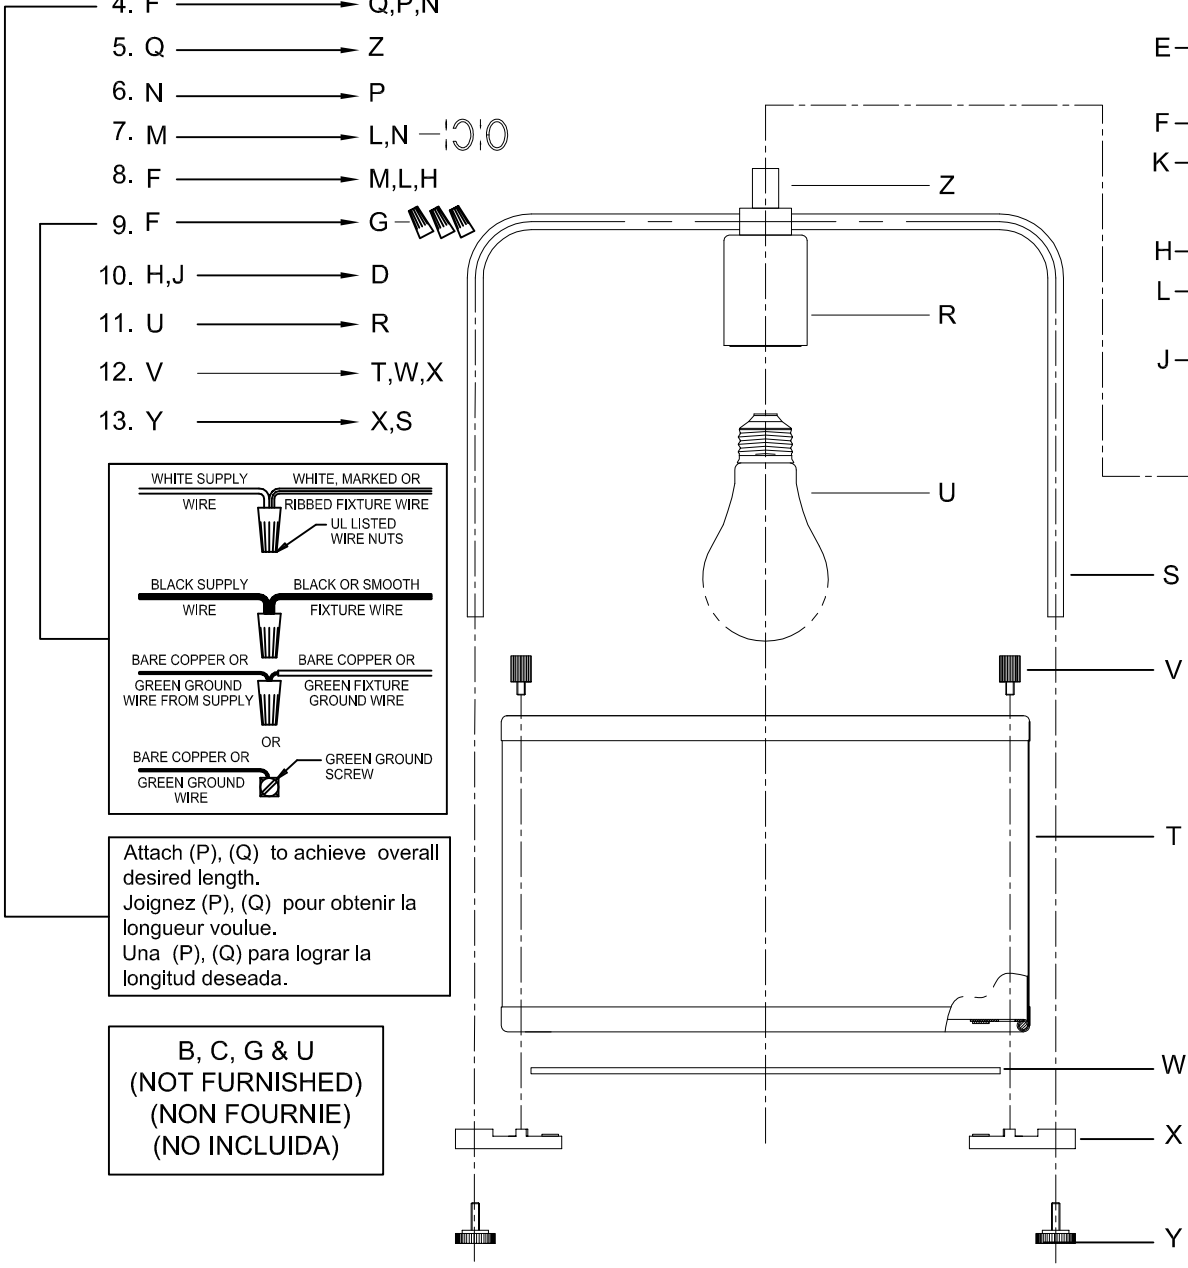

CAUTION: Read instructions carefully and turn electricity off at main circuit breaker panel before beginning installation.

500138

WARNING - If any Special Control Devices are used with this Fixture, Follow the Instructions Carefully to assure full compliance with N.E.C. requirements. If there are any questions, contact a Qualified Electrical Contractor.

ASSEMBLY STEPS:

PASOS PARA ENSAMBLAR:

MODE D'ASSEMBLAGE:

1. D,E → A
2. K → D
3. B,A → C
4. F → Q,P,N
5. Q → Z
6. N → P
7. M → L,N
8. F → M,L,H
9. F → G
10. H,J → D
11. U → R
12. V → T,W,X
13. Y → X,S

Attach (P), (Q) to achieve overall desired length.
 Joignez (P), (Q) pour obtenir la longueur voulue.
 Una (P), (Q) para lograr la longitud deseada.

**B, C, G & U
 (NOT FURNISHED)
 (NON FOURNIE)
 (NO INCLUIDA)**

Instructions d'Assemblage et Installation

MISE EN GARDE: Lire les instructions avec soin et couper le courant au disjoncteur central avant de commencer l'installation.