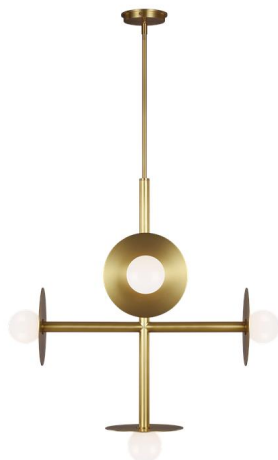

GENERATION LIGHTING

KC1035BBS: Large Chandelier

Dimensions:

Diameter:	27 1/4"	Overall Height:	70 1/8"
Length:	27 1/4"	Wire:	240" (color/Clear Silver)
Height:	28 3/4"	Mounting Proc.:	Screw(s)
Weight:	15.4 lbs.	Connection:	Mounted To Box

Bulbs:

5 - Halogen G9 T4 60w Max. 120v - Not included
 0 - LED G9 T4 4.5w Max. 120v - Not included

Material List:

1 Body - Steel - Burnished Brass
 5 12" Stem - Steel - Burnished Brass
 2 6" Stem - Steel - Burnished Brass

Safety Listing:

Safety Listed for Damp Locations

Collection: Nodes

Steel frame adds strength and durability, showcasing the delicate blown glass opal diffuser.

Supplied with 15' of wire

Available in two finish options: Burnished Brass and Midnight Black

Shade / Glass / Diffuser Details:

Part	Material	Finish	Quantity	Item Number	Length	Width	Height	Diameter	Fitter Diameter	Shade Top Length	Shade Top Width	Shade Top Diameter
Diffuser	Steel / Glass	Milk White	8				3 1/4	3 1/2				