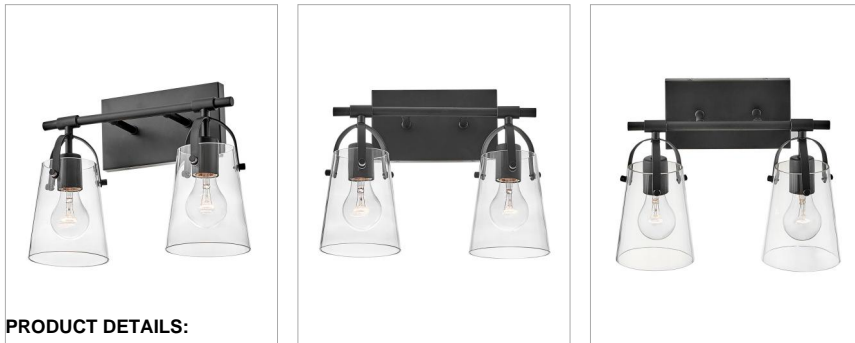

FOSTER

5132BK

SMALL TWO LIGHT VANITY

Clean and airy, Foster breathes composed simplicity into any bath space. Softly tapered glass shades suspended from arched handle prongs create a sophisticated transitional silhouette, enhanced by practical yet stylized details.

DETAILS

FINISH:	Black
MATERIAL:	Steel
GLASS:	Clear
DIMMABLE:	YES, WITH DIMMABLE LAMP (NOT INCLUDED)

DIMENSIONS

WIDTH:	13.8"
HEIGHT:	10.8"
WEIGHT:	3.1lb
BACK PLATE:	8"W X 4.5"H
EXTENSION:	6.5"
TOP TO OUTLET:	2.25"

LIGHT SOURCE

LIGHT SOURCE:	Socketed
WATTAGE:	2-14w Med. LED, 100w Equiv.
VOLTAGE:	120v

SHIPPING

CARTON LENGTH:	14.3
CARTON WIDTH:	7.5
CARTON HEIGHT:	13.3
CARTON WEIGHT:	4.2

PRODUCT DETAILS:

- Mounting hardware is hidden on the back plate to ensure a clean silhouette
- Fixture can be mounted either up or down
- Suitable for use in damp locations as defined by NEC and CEC. Meets United States UL Underwriters Laboratories & CSA Canadian Standards Association Product Safety Standards.
- Merging the best of traditional and modern elements with a sophisticated and streamlined look