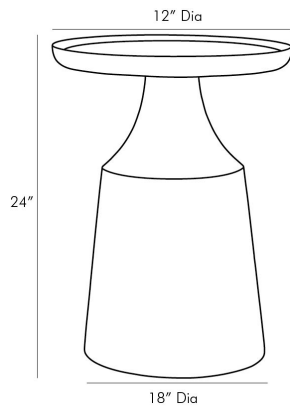

## TURIN END TABLE

5723  
H: 24 IN, Dia: 18.00 IN  
Spa  
Contract Suitable As Is

Contemporary and modern design elements take shape in our Turin Side Table. A round top framed by a thick rim rests atop an exaggerated bell-shaped base, drawing attention to the sculptural aspect of the unique construction of the lacquer table in a fresh spa finish. Artistic in form and functional by design, this table showcases as an architectural element.

### DIMENSIONS

Foot Print	Dia: 12.00 IN
Table Top	H: 1.5 IN

### SHIPPING

Product Weight	28.5 LBS
Gross Weight 1	36 LBS
Shipping Box 1	H: 29 IN, L: 23 IN, W: 23 IN