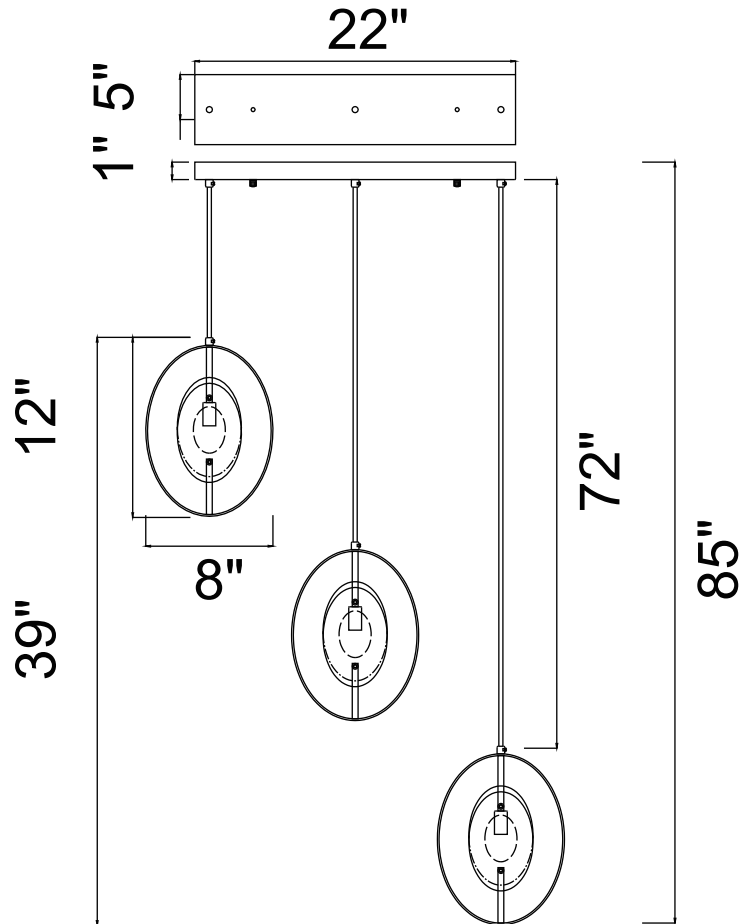

PROJECT: _____

FIXTURE TYPE: _____

LOCATION: _____

CONTACT/PHONE: _____

Item	1224P22-3-625
Collection	IRIS
Finish	Brass
Glass	Clear
Crystal	-----
Input	120V AC,60HZ,AC

Shade	-----
Length/Dia.	22"
Width/Ext.	8"
Height	39"
Maximum	85"
Lumens	-----

Light Source	G9
Bulb Info.	3×40W
Included	-----
Dimmable	Yes
Color	-----
Weight	