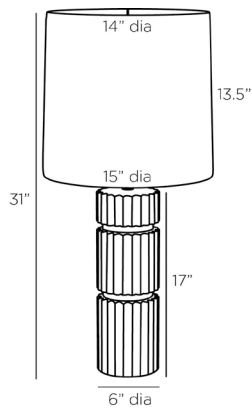

## ANNIKA LAMP

PTC14-SH018  
 H: 31 IN, Dia: 15.00 IN  
 Ocean Reactive, Ceramic  
 Contract Suitable As Is

Sculpted in ceramic and finished in a reactive glaze of ocean, the Annika's textural fluting is reminiscent of mechanical gears. Accented with an antique brass finished support and an off-white linen drum shade, it delivers the perfect marriage of industrial and modern design. Matching ocean ceramic finial, clear silver cord, and three-way rotary switch. Finish will vary.

### APPEARANCE

Material	Ceramic, Cotton, Linen, Steel
Finish	Antique Brass, Off-White
Finish Will Vary	true
Top Coat/Sealant	false
Finial Description	Matching Ocean Reactive Ceramic Sphere
Finial Dimension	1" Sphere

### DIMENSIONS

Shade	Top: 14.00 IN, Dia: 15.00 IN, Side: 13.5 IN
Body	H: 17 IN, Dia: 6.00 IN
Neck	H: 2 IN, Dia: 1.00 IN
Foot Print	Dia: 6.00 IN
Harp	10" Antique Brass IN

### SHIPPING

Product Weight	9 LBS
Gross Weight 1	16 LBS
Shipping Box 1	H: 20 IN, L: 8 IN, W: 8 IN
Shipping Box 2	H: 34 IN, L: 16.5 IN, W: 16.5 IN