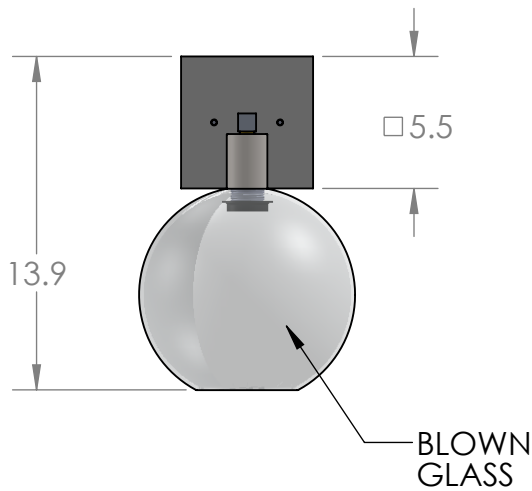

Collection: TERRA

Product #: IDB0047-14

Bulbs Not Included

Visit hammertonstudio.com for product options and specifications.

3/23/2022 (A)

Mounting Packet: U	Electrical Type: INCANDESCENT
Approximate lbs.: 9	Bulb Qty: 1 Bulb Type: A19
Finish: SEE WEB SITE FOR OPTIONS	Wattage: 40 Voltage: 120
Top Diffuser: CLOSED	Socket Type: MEDIUM BASE, E26
Bottom Diffuser: OPEN	UL Location: DRY

Mounting Detail

MOUNTS DIRECTLY TO J-BOX

All fixtures created by Hammerton are handcrafted by artisans. Dimensions may vary up to 7/8".

© Copyright 2022. All rights in design, detail or invention of this drawing are reserved as the property of Hammerton. Any imitation or adaptation without written consent is strictly prohibited.