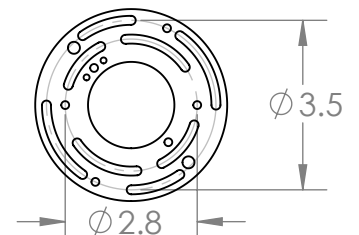

Collection: TERRA

Product #: IDB0047-14

Bulbs Not Included

Visit hammertonstudio.com for product options and specifications.

3/23/2022 (A)

Mounting Packet: U	Electrical Type: INCANDESCENT
Approximate lbs.: 9	Bulb Qty: 1 Bulb Type: A19
Finish: SEE WEB SITE FOR OPTIONS	Wattage: 40 Voltage: 120
Top Diffuser: CLOSED	Socket Type: MEDIUM BASE, E26
Bottom Diffuser: OPEN	UL Location: DRY

Mounting Detail

MOUNTS DIRECTLY TO J-BOX

All fixtures created by Hammerton are handcrafted by artisans. Dimensions may vary up to 7/8".

© Copyright 2022. All rights in design, detail or invention of this drawing are reserved as the property of Hammerton. Any imitation or adaptation without written consent is strictly prohibited.