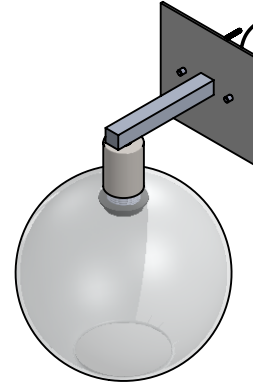

Collection: TERRA

Product #: IDB0047-14

Bulbs Not Included

Visit hammertonstudio.com for product options and specifications.

3/23/2022 (A)

Mounting Packet: U	Electrical Type: INCANDESCENT
Approximate lbs.: 9	Bulb Qty: 1 Bulb Type: A19
Finish: SEE WEB SITE FOR OPTIONS	Wattage: 40 Voltage: 120
Top Diffuser: CLOSED	Socket Type: MEDIUM BASE, E26
Bottom Diffuser: OPEN	UL Location: DRY

Mounting Detail

MOUNTS DIRECTLY TO J-BOX

All fixtures created by Hammerton are handcrafted by artisans. Dimensions may vary up to 7/8".

© Copyright 2022. All rights in design, detail or invention of this drawing are reserved as the property of Hammerton. Any imitation or adaptation without written consent is strictly prohibited.