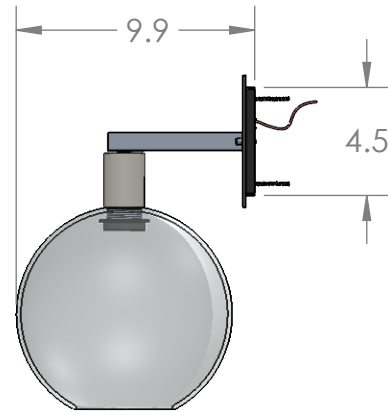

Collection: TERRA

Product #: IDB0047-14

Bulbs Not Included

Visit hammertonstudio.com for product options and specifications.

3/23/2022 (A)

Mounting Packet: U	Electrical Type: INCANDESCENT
Approximate lbs.: 9	Bulb Qty: 1 Bulb Type: A19
Finish: SEE WEB SITE FOR OPTIONS	Wattage: 40 Voltage: 120
Top Diffuser: CLOSED	Socket Type: MEDIUM BASE, E26
Bottom Diffuser: OPEN	UL Location: DRY

Mounting Detail

MOUNTS DIRECTLY TO J-BOX

All fixtures created by Hammerton are handcrafted by artisans. Dimensions may vary up to 7/8".

© Copyright 2022. All rights in design, detail or invention of this drawing are reserved as the property of Hammerton. Any imitation or adaptation without written consent is strictly prohibited.