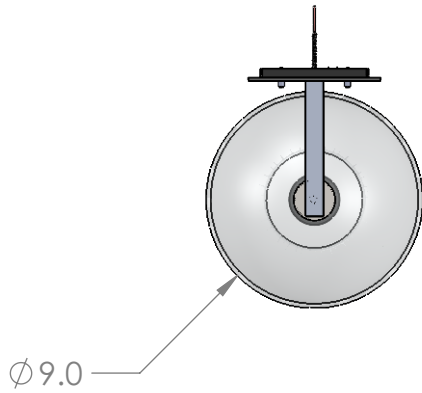

Collection: TERRA

Product #: IDB0047-14

Bulbs Not Included

Visit hammertonstudio.com for product options and specifications.

3/23/2022 (A)

Mounting Packet: U	Electrical Type: INCANDESCENT
Approximate lbs.: 9	Bulb Qty: 1 Bulb Type: A19
Finish: SEE WEB SITE FOR OPTIONS	Wattage: 40 Voltage: 120
Top Diffuser: CLOSED	Socket Type: MEDIUM BASE, E26
Bottom Diffuser: OPEN	UL Location: DRY

Mounting Detail

MOUNTS DIRECTLY TO J-BOX

All fixtures created by Hammerton are handcrafted by artisans. Dimensions may vary up to 7/8".

© Copyright 2022. All rights in design, detail or invention of this drawing are reserved as the property of Hammerton. Any imitation or adaptation without written consent is strictly prohibited.