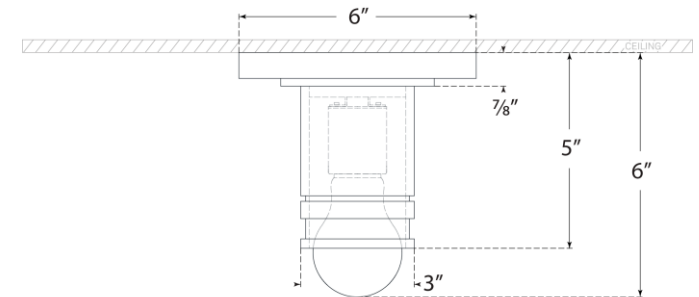

TEAR SHEET

Top Hat Mini Monopoint Flush Mount

Item # TOB 4360PN

Designer: Thomas O'Brien

Height: 5"

Width: 2.75"

Canopy: 6" Round

Finishes: BZ, HAB, PN

Socket: E26 Keyless

Wattage: 15 LED A19

Note: UL Only

Front View

Bottom View