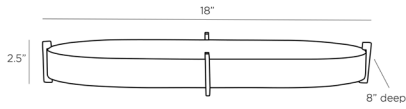

ARTERIOS

MAVERICK TRAY

4640
H: 2.5 IN, W: 18 IN, D: 8 IN
Ebony
Contract Suitable As Is

Natural sophistication is found in in this carved oval tray. A deep ebony finished mango wood with a shallow edge provides an organic carved quality with a shallow edge that makes a perfect catchall. Resting on antiqued brass accents, the tray is slightly raised, clasping the tray to create depth. Wood will vary.

APPEARANCE

Material	Brass, Wood
Material Type	Mango
Finish	Antique Brass, Ebony
Finish Will Vary	true
Top Coat/Sealant	true

DIMENSIONS

Foot Print	W: 18 IN, D: 8 IN
------------	-------------------

SHIPPING

Product Weight	2.5 LBS
Gross Weight 1	5 LBS
Shipping Box 1	H: 19.75 IN, L: 10.25 IN, W: 5.5 IN

CONTRACT

Contract Suitable	true
-------------------	------