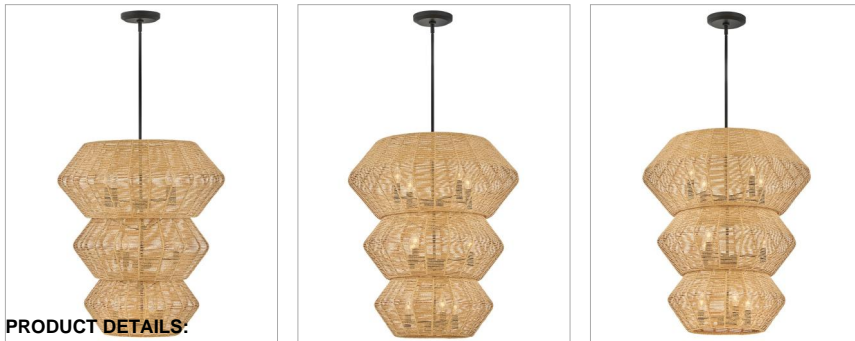

lisa mcDennon
COLLECTION

LUCA

40388BLK-CML

DOUBLE XL MULTI TIER CHANDELIER

Luca's coastal vibe is permeated with an exotic appeal. The bold pendant showcases a robust, woven drum shade, and a fully finished cluster for plenty of functional light offered in a variety of finish options. Luca is part of the Lisa McDennon Collection.

DETAILS	
FINISH:	Black
MATERIAL:	Steel
SHADE:	Camel
SLOPE DEGREE:	90
DIMMABLE:	YES, WITH DIMMABLE LAMP (NOT INCLUDED)

DIMENSIONS	
WIDTH:	27.8"
HEIGHT:	31.3"
WEIGHT:	18.9lb

LIGHT SOURCE	
LIGHT SOURCE:	Socketed
WATTAGE:	10-5w Cand. LED, 60w Equiv.
VOLTAGE:	120v

MOUNTING	
CANOPY:	6.5" Dia.
LEAD WIRE:	1 X 120"
MAX HEIGHT:	64.8

SHIPPING	
CARTON LENGTH:	30
CARTON WIDTH:	34
CARTON HEIGHT:	30.8
CARTON WEIGHT:	32.8

PRODUCT DETAILS:

- This item may be hung on a sloped ceiling
- This fixture includes multiple down stems in various lengths to customize the installation height of the fixture, including one 6" stem and two 12" stems
- Suitable for use in dry (indoor) locations as defined by NEC and CEC. Meets United States UL Underwriters Laboratories & CSA Canadian Standards Association Product Safety Standards.
- The Lisa McDennon Collection offers a striking mix of edgy, sculptural silhouettes that incorporate modern, organic elements and luxe materials, brought to life by her innovative and original point of view.
- Bold silhouette with dramatic details creates a modern statement