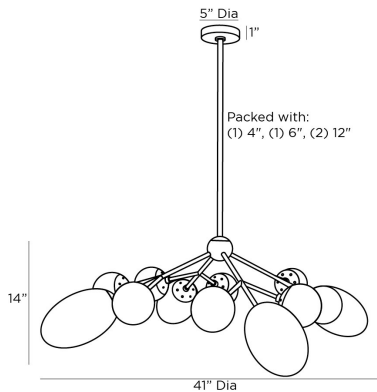

ARTERIOS

PANELLA CHANDELIER

89653

H: 19 IN, Dia: 41.00 IN

Brushed Brass, Mattle Swirl Glass

Contract Suitable As Is

Organic sphere - and ellipsoid - shaped shades, in matte swirl glass, cluster together like berries on the three-branch Panella chandelier. The dynamic fixture, which casts soft diffused light across a room, is created in a steel frame, finished in brushed brass steel. Finish will vary. Damp-rated, although limited covered outdoor areas may affect finish.

APPEARANCE

Material	Glass, Steel
Material Type	Matte
Finish	Brushed Brass, Swirl
Finish Will Vary	true
Top Coat/Sealant	true

DIMENSIONS

Chandelier	H: 14 IN, Dia: 41.00 IN
Minimum Hanging Height	19 IN
Maximum Hanging Height	49 IN
Canopy	H: 1 IN, Dia: 5.00 IN

WIRING

Rating	Damp
Suggested Bulb Type	T6
Cord	7 FT, Clear/Silver, SVT
Socket	12, Type B - E12
Maximum Watt	40
Voltage	110-120 V

CERTIFICATIONS

Certifications	Mexico Australia, European Union, United Arab Emirates, United States, Canada
----------------	--

COMPLIANCY

UL/ETL	Yes
CB	Yes
RoHS	true

SHIPPING

Product Weight	23 LBS
Gross Weight 1	31 LBS
Gross Weight 2	0 LBS
Shipping Box 1	H: 28.15 IN, L: 18.11 IN, W: 30.91 IN
Shipping Box 2	H: 0 IN, L: 0 IN, W: 0 IN