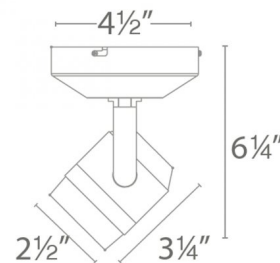

LINE DRAWING