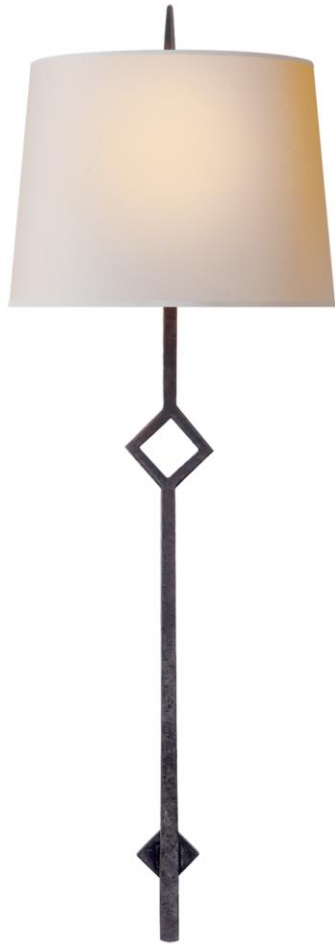

# TEAR SHEET

## Cranston Large Sconce

Item # S 2408AI-NP

Designer: Studio VC

Height: 37"

Width: 13"

Extension: 4.75"

Backplate: 4" Round

Finishes: AI, GI

Shade Treatments: NP

Shade Details: 11" x 13" x 9.5" Oval Shield

Socket: E26 Keyless

Wattage: 75 A19

Weight: 5 Pounds