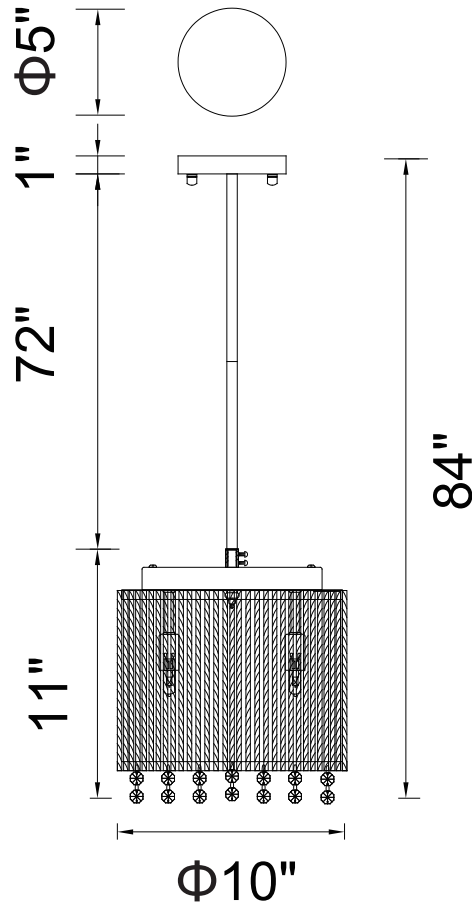

PROJECT: _____

FIXTURE TYPE: _____

LOCATION: _____

CONTACT/PHONE: _____

Item	5535P10C-R
Collection	CLAIRE
Finish	Chrome
Glass	-----
Crystal	Clear
Input	120V AC,60HZ,AC

Shade	-----
Length/Dia.	10"
Width/Ext.	-----
Height	11"
Maximum	84"
Lumens	-----

Light Source	G9
Bulb Info.	3×40W
Included	-----
Dimmable	Yes
Color	-----
Weight	