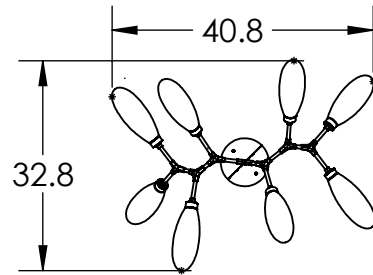

All dimensions are shown in inches unless otherwise stated.

OAH ADJUSTABLE
IN 3" INCREMENTS
FROM 27.0 - 78.0

Mounting Method: Mounts to j-box

PRODUCT SPECIFICATION

Construction: Steel Canopy, Steel Rods, Blown Glass

Finish Options: BS MB FB GB CS GP BB NB SN GM RB HB

Glass Options: White Glass

Suspension Method: Ceiling Mount

Weight(lbs.): 35

UL Rating: DRY

Top Diffuser: N/A

Bottom Diffuser: CLOSED GLASS

Light Source: LED

Electrical Qty: 8

Wattage (Watts):21

Voltage (Volts): 120

Source Lumens: 1440

Dimming: Forward/Reverse Phase to 1%

CCT: 3000K

Driver Quantity & Location: 1, in Canopy

CRI: 93+