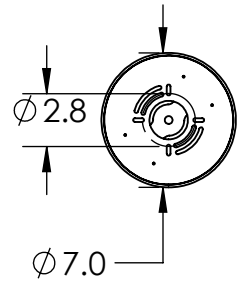

All dimensions are shown in inches unless otherwise stated.

OAH ADJUSTABLE
IN 3" INCREMENTS
FROM 27.0 - 78.0

Mounting Method: Mounts to j-box

PRODUCT SPECIFICATION

Construction: Steel Canopy, Steel Rods, Blown Glass

Finish Options: BS MB FB GB CS GP BB NB SN GM RB HB

Glass Options: White Glass

Suspension Method: Ceiling Mount

Weight(lbs.): 35

UL Rating: DRY

Top Diffuser: N/A

Bottom Diffuser: CLOSED GLASS

Light Source: LED