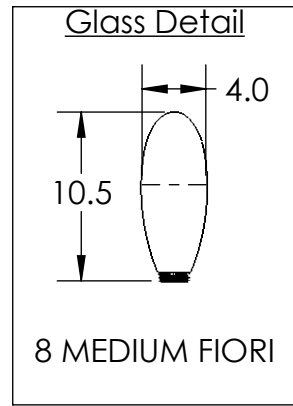

All dimensions are shown in inches unless otherwise stated.

OAH ADJUSTABLE
IN 3" INCREMENTS
FROM 27.0 - 78.0

Mounting Method: Mounts to j-box

PRODUCT SPECIFICATION

Construction: Steel Canopy, Steel Rods, Blown Glass

Finish Options: BS MB FB GB CS GP BB NB SN GM RB HB

Glass Options: White Glass

Suspension Method: Ceiling Mount

Weight(lbs.): 35

UL Rating: DRY

Top Diffuser: N/A

Bottom Diffuser: CLOSED GLASS

Light Source: LED