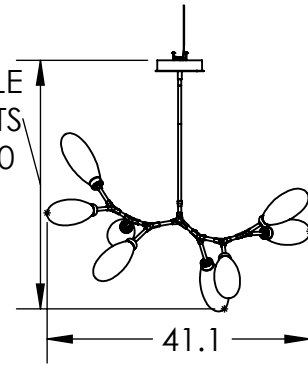

All dimensions are shown in inches unless otherwise stated.

OAH ADJUSTABLE
IN 3" INCREMENTS
FROM 27.0 - 78.0

Mounting Method: Mounts to j-box

PRODUCT SPECIFICATION

Construction: Steel Canopy, Steel Rods, Blown Glass

Finish Options: BS MB FB GB CS GP BB NB SN GM RB HB

Glass Options: White Glass

Suspension Method: Ceiling Mount

Weight(lbs.): 35

UL Rating: DRY

Top Diffuser: N/A

Bottom Diffuser: CLOSED GLASS

Light Source: LED

All Hammerton fixtures are handcrafted by artisans. Subtle imperfections reflect the mark of the artisan and should be expected in any handcrafted product. Dimensions may vary up to 7/8".

*Translucent finish upgrade available for additional charge