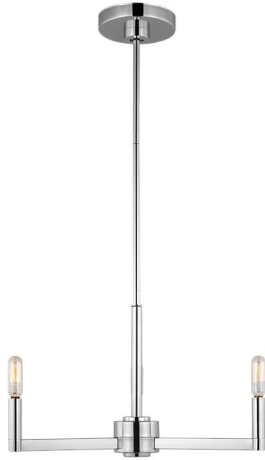

GENERATION LIGHTING

3164203-05: Three Light Chandelier

Collection: Fullton
UPC #: 785652123856
Finish: Chrome (05)

Dimensions:

Diameter: 20" **Overall Height:** 53 7/8"
Width: 20" **Wire:** 120" (color/Clear Silver)
Height: 10 1/2" **Mounting Proc.:** Screw Collar - Stem
Connection: Mounted To Box

Bulbs:

3 - Candelabra T8 60w Max. 120v - Not included
 0 - Candelabra Torpedo 60w Max. 120v - Not included

Features:

- Easily converts to LED with optional replacement lamps
- Sloped ceiling mounting hardware included
- Meets Title 24 energy efficiency standards
- Title 24 compliant if used with Joint Appendix (JA8) approved light bulbs listed in the California Energy Commission Appliance database.

Material List:

1 Body - Steel - Chrome
 3 12" Stem - Steel - Chrome
 1 6" Stem - Steel - Chrome

Safety Listing:

Safety Listed for Damp Locations

Instruction Sheets:

Trilingual (English, Spanish, and French) (FULLTON_CHAND)