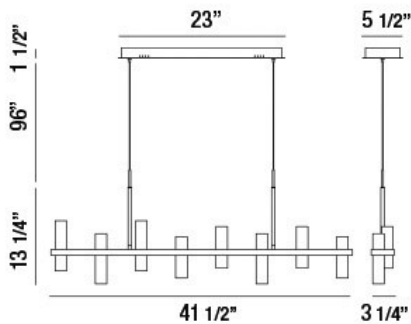

## NETTO, 42" LINEAR CHANDELIER

### PRODUCT DETAILS

No.	:	33723-013
Product Color	:	CHROME
Product Material	:	METAL
Shade / Accent Colour	:	CLEAR
Shade / Accent Material	:	ACRYLIC
Length	:	41.5"
Width	:	3.25"
Height	:	13.25"
Overall Height	:	110.75"
Weight	:	12.1lbs

### TECHNICAL DETAILS

Hanging Support Type	:	AIRCRAFT CABLE
Hanging Support Length	:	96"
Canopy / Backplate Length	:	23"
Canopy / Backplate Height	:	1.5"
Canopy / Backplate Width	:	5.5"
Location	:	DRY
Approval	:	