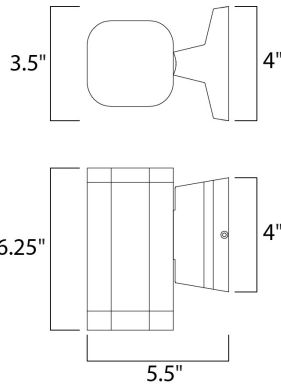

**MEASUREMENTS**

DIMENSION : 4.75" W x 5.25" H x 6" Ext  
 BACK PLATE : 4.75" W x 4.75" H x 2.75" HCO  
 HANGING WEIGHT : 3.3 lb

**LAMPING**

INPUT VOLTAGE : 120V  
 LUMENS : 420 Rated  
 BULB : 1 x 6W LED PCB Integrated , 6W Total  
 BULB INCLUDED : (Integrated)  
 DIMMABLE : No  
 CRI : 80+ CRI  
 COLOR\_TEMP : 3000K