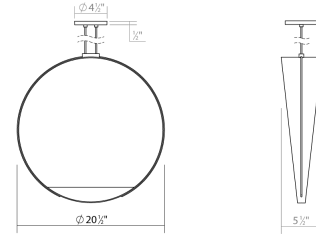

SONNEMAN
A WAY OF LIGHT

 Download

aureola™ LED Pendant

1780.03

DIMENSIONS

Height	20.25"
Minimum Height	22"
Maximum Height	94"
Width	20.25"
Depth	5.5"
Canopy/Backplate/Base	4.5"
Hanging Details	6' Adjustable Cord"

ELECTRICAL SPECS

Bulb Type	Integral LED
Bulb Quantity	2
Bulb Included?	Yes
Wattage	21
Initial Lumens	1700
Input Voltage	120VAC
CCT	3000K
CRI	90
Power Supply Type	Driver
Power Supply Quantity	1
Power Supply Location	Outlet Box
Dimming Type	TRIAC/ELV

SHIPPING

SHADE 1

Quantity	1
Color	Satin White
Material	Metal
Height	20.25"
Diameter	20.25"

AVAILABLE FINISHES

Satin White (.03)
Satin Black (.25)

GENERAL LISTINGS

cETL
cUL
Damp Location

PROJECT