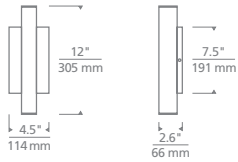

## SPECIFICATIONS

DELIVERED LUMENS	1286.1
WATTS	11.85
VOLTAGE	Universal 120V-277V
DIMMING	Dimmable with most LED compatible ELV & TRIAC dimmers + 0-10V
LIGHT DISTRIBUTION	Symmetric
OPTICS	not applicable
MOUNTING OPTIONS	Wall
CCT	3000K
CRI	90+
COLOR BINNING	3 Step
BUG RATING	B0-U3-G0
DARK SKY	Non Compliant
WET LISTED	IP65
GENERAL LISTING	ETL, ADA
CALIFORNIA TITLE 24	Can be used to comply with CEC 2016 Title 24 Part 6 for outdoor use. Registration with CEC Appliance Database not required.
START TEMP	-30°C
FIELD SERVICEABLE LED	No
CONSTRUCTION	Aluminum
HARDWARE	Stainless Steel
FINISH	Powder Coat
LED LIFETIME	L70; 70,000 Hours
WARRANTY*	5 Years
WEIGHT	2 lbs.

## ORDERING INFORMATION

SERIES	SHAPE	CRI/CCT	LENGTH	FINISH	FUNCTION	VOLTAGE
700OWCHA	S SQUARE	930 90 CRI 3000K	12 12"	B BLACK	UD UPLIGHT & DOWNLIGHT	UNV 120V - 277V

Chara Square 12 Outdoor Wall