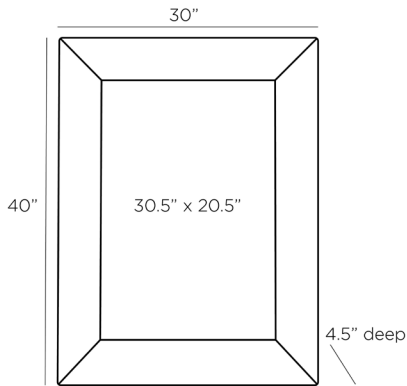

ARTERIOS

HOWARD RECTANGULAR MIRROR

4677

H: 40 IN, W: 30 IN, D: 4.5 IN

Washed Tobacco

Contract Suitable As Is

Modern rustic vibes exude from this naturally beautiful wall mirror. The washed tobacco mango wood frame surrounds a beveled mirror and is styled simply to fit in any space — left in its natural state to show off the gorgeous hues and details of the wood. Security cleat hanging hardware allows this mirror to hang vertically or horizontally. Finish will vary.

APPEARANCE

Material	Mirror, Wood
Material Type	Beveled, Mango
Finish	Plain, Washed Tobacco
Finish Will Vary	true
Top Coat/Sealant	true

DIMENSIONS

Mirror Size	1 H: 30.5 IN, W: 20.5 IN
-------------	-----------------------------

SHIPPING

Product Weight	36.16 LBS
Gross Weight 1	49.6 LBS
Shipping Box 1	H: 44 IN, L: 33.5 IN, W: 8 IN

ADDITIONAL INFO

Hanger Position	Vertical & Horizontal
Hanger Type	Security Cleat
Hanger Size	18"

CONTRACT