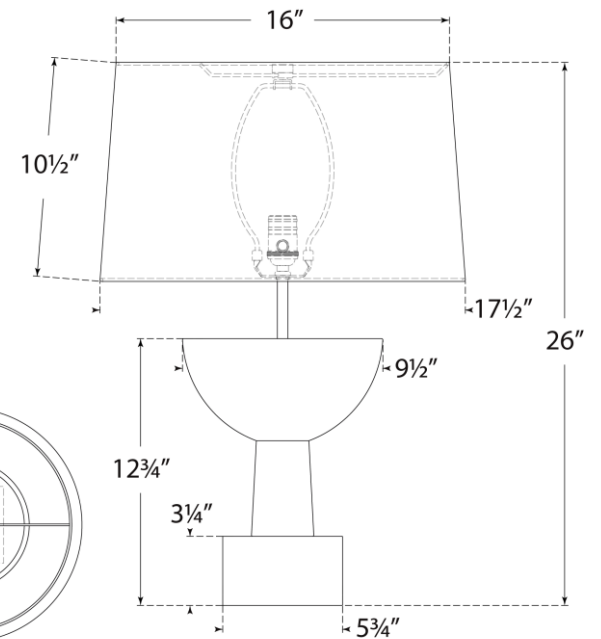

TEAR SHEET

Eadan 26" Table Lamp

Item # RB 3041PW-L

Designer: Ray Booth

Height: 26"

Width: 17.5"

Base: 5.75" Square

Finishes: MBR, PW, WI

Shade Treatments: L

Shade Details: 16" x 17.5" x 10.5"

Socket: E26 Dimmer

Wattage: 15 LED A19

Weight: 20 Pounds

Note: UL Only

Top View

Front View