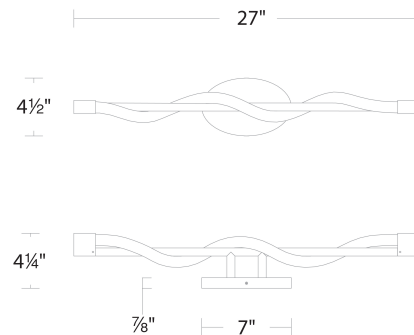

SPECIFICATIONS

Color Temp:	3000K
Input:	120/277 VAC, 50/60Hz
CRI:	90
Dimming:	ELV: 100-10%, TRIAC: 100-10%
Rated Life:	50000 Hours
Mounting:	Can be mounted on wall in all orientations
Standards:	ETL, cETL, Title 24: 2019 Damp Location Listed
Construction:	Aluminum body, silicone diffuser

REPLACEMENT PARTS

HDW-HY21-WA - Hardware Pack

FINISHES

LINE DRAWING

WS-77127

Fixture Type: _____

Catalog Number: _____

Project: _____

Location: _____

Jasmine

Bathroom Vanity & Sconce 3000K

Model & Size	Color Temp & CRI	Watt	LED Lumens	Delivered Lumens	Finish
WS-77137 37"	3000K 90	12W	1500	740	BK Black CH Chrome

Example: **WS-77137-BK**

DESCRIPTION