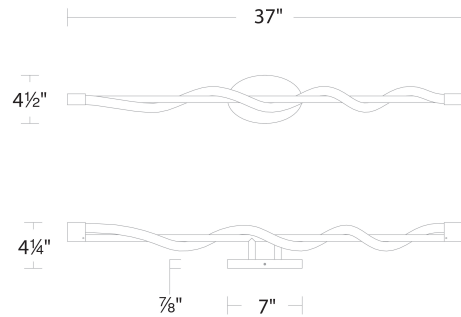

Example: **WS-77127-BK**

DESCRIPTION

Irresistibly attractive. Wrapped around her little finger.

FEATURES

- Frosted silicone diffuser with 360 degree illumination
- Oval backplate
- Driver concealed within the canopy
- 5 year warranty

Color Temp:	3000K
Input:	120/277 VAC, 50/60Hz
CRI:	90
Dimming:	ELV: 100-10%, TRIAC: 100-10%
Rated Life:	50000 Hours
Mounting:	Can be mounted on wall in all orientations
Standards:	ETL, cETL, Title 24: 2019 Damp Location Listed
Construction:	Aluminum body, silicone diffuser

REPLACEMENT PARTS

HDW-HY21-WA - Hardware Pack

FINISHES

LINE DRAWING

WS-77137