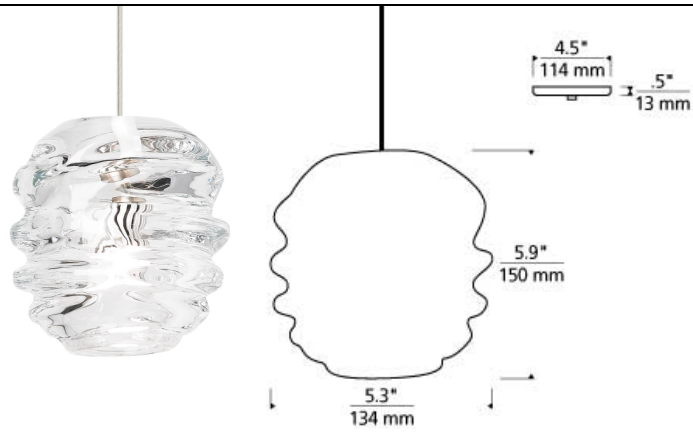

LINE - VOLTAGE PENDANTS / SUSPENSION

Audra Pendant LED T20

DESCRIPTION

Thick, organic flowing glass of the Audra pendant light from Tech Lighting is molded by Polish artisans to create an incredibly deep and rhythmic silhouette through which the light is artfully diffused. Includes low-voltage, 35 watt halogen bi-pin lamp or 8 watt, 300 delivered lumen, replaceable LED SORAA® module and six feet of field-cutttable cable. Dimmable with low-voltage electronic or magnetic dimmer (based on transformer).

INSTALLATION

Each canopy ships complete with canopy and transformer to be mounted in junction box.

OTHER

Available for TD only. Not available for T~Trak or 2-Circuit T~Trak.

clear

smoke

steel blue

surf green

white

ORDERING INFORMATION

700 SYSTEM	ADR	COLOR	FINISH	LAMP
TD	LINE-VOLTAGE PENDANTS/SUSPENSION	C CLEAR K SMOKE U STEEL BLUE G SURF GREEN W WHITE	B BLACK S SATIN NICKEL	12 VOLT HALOGEN (T20) -LEDS930 12 VOLT LED 90 CRI 3000K (T20/T24)

Please note. Not compatible with Low-Voltage systems such as Monorail or FreeJack due to weight.

TECH LIGHTING®
7400 Linder Avenue   T 847.410.4400
Skokie, Illinois 60077   F 847.410.4500

Tech Lighting, L.L.C.

700 ____ ADR _____

FIXTURE TYPE: _____

JOB NAME: _____

NOTES: _____

_____

_____

©2018 Tech Lighting, L.L.C. All Rights Reserved. The "Tech Lighting" graphic is a registered trademark of Tech Lighting, L.L.C. Tech Lighting reserves the right to change specifications for product improvements without notification.