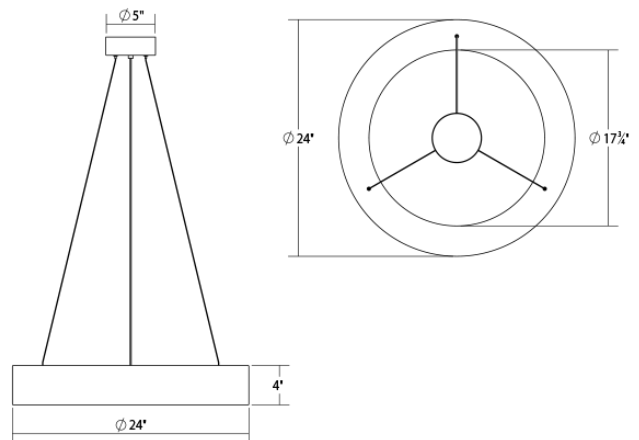

#### DIMENSIONS

Height	4"
Diameter	24"
Canopy/Backplate/Base	5"
Hanging Details	6' Adjustable Cable"

#### SHADE 1

Quantity	1
Color	Satin Black
Material	Aluminum
Height	4"