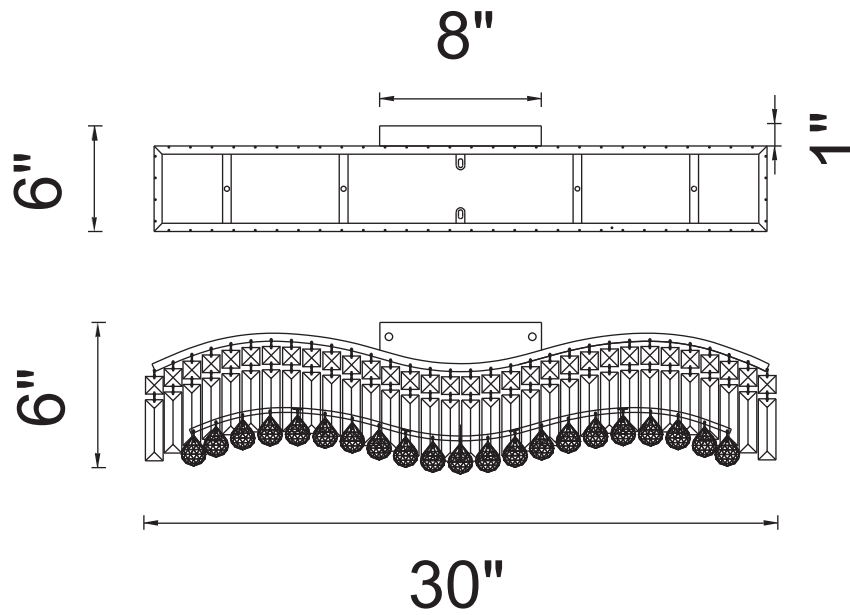

PROJECT: \_\_\_\_\_

FIXTURE TYPE: \_\_\_\_\_

LOCATION: \_\_\_\_\_

CONTACT/PHONE: \_\_\_\_\_

Item	8004W30C-A
Collection	GLAMOROUS
Finish	Chrome
Glass	-----
Crystal	Clear
Input	120V AC,60HZ,AC

Shade	-----
Length/Dia.	30"
Width/Ext.	6"
Height	6"
Maximum	-----
Lumens	-----

Light Source	E12
Bulb Info.	5×60W
Included	-----
Dimmable	Yes
Color	-----
Weight	