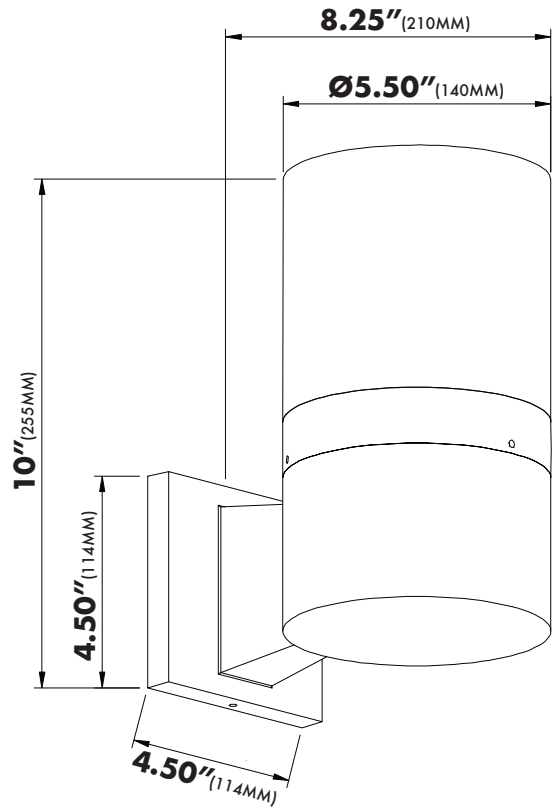

SPECIFICATIONS

• LUMENS	312
• WATTS	5W
• VOLTAGE	120V AC
• CRI	90
• CCT	3000K
• WET LISTED	IP65
• DIFFUSER	PMMA
• MATERIAL	ALUMINUM WITH UV POWDER COATING
• FINISH	BLACK
• LIFETIME	50,000 HOURS
• ETL LISTED	
• WARRANTY	5-YEAR LIMITED

MODEL#VOW1754
DIMENSIONS

OVERALL: **5.50" x 8.25" x 10"** (114MMx210MMx255MM)

THE MEASUREMENTS ARE ROUNDED TO THE NEAREST 1/4"

AVAILABLE FINISHES

BL